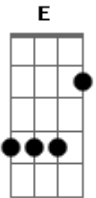

© ukulele-chords.com