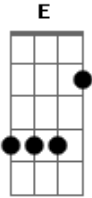

© ukulele-chords.com