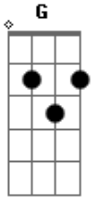

© ukulele-chords.com