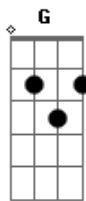

© ukulele-chords.com