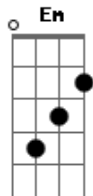

© ukulele-chords.com