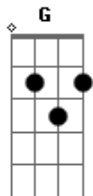

© ukulele-chords.com