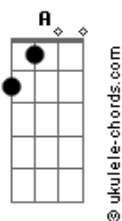

Halsey - Dog Years

tom:

Db (forma dos acordes no tom de A)

Capostrate na 4ª casa

Intro: Em G Em G

[Primeira Parte]

They said I have a universal blood type
I can give to anyone in need
But only receive from someone exactly like me (Mm)
And I'm trying to be positive
But oh, it's really hard
I'm a loner, I'm a loser
Won't you shoot me in the yard?
Put me down like a lame horse
Or send me to the farm
Where all the dogs go (Oh)

[Refrão]

I've been a really good dog, can I come inside?
Yeah, I've been such a good girl, can I go for a ride?
I'm on a real short leash, but I like it tight
You know, I'm such a sweet girl, but I can really bite? (I can really bite)

[Segunda Parte]

'Cause my dog di?d last year
He fell asleep in my embrace
And the very last thing I told him
Was, "See you soon and we can race"
You know a mercy kill is what I seek
I didn't ask to live, but dying's up to me

[Refrão]

I've been a really good dog, can I come inside?
Yeah, I've been such a good girl, can I go for a ride?
I'm on a real short leash, but I like it tight
You know, I'm such a sweet girl, but I can really bite?

Acordes

[Post-Refrão]

Oh-oh-oh-oh-oh
Oh-oh-oh-oh-oh

[Terceira Parte]

Well, they say all dogs go to Heaven
Well, what about a bitch?
What about an evil girl
Left lying in a ditch?
Told the three people who asked that I am in a better place
With lots of trees and lots of grass
And lots of, lots of chocolate cake

[Ponte]

'Cause I'm not old, but I am tired
I'm not strong, I'm very weak
I'm not old, but I am tired
I'm not here, I'm somewhere else
I'm not old, but I am tired
I'm one hundred ninety-six
In dog years, I have seen enough
I've seen it all

[Refrão]

I've been a really good dog, can I come inside?
Yeah, I've been such a good girl, can I go for a ride?
I'm on a real short leash, but I like it tight
You know, I'm such a sweet girl, but I can really bite?

[Final]

Down like a lame horse
Or send me to the farm
Where all the dogs go

(Em G Em G)
(Em G Em G)
(Em G Em G)
(Em G)