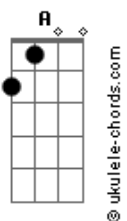

Halsey - Dog Years

tom:

Db (forma dos acordes no tom de A)

Capostrate na 4ª casa

Intro: Em G Em G

[Primeira Parte]

They said I have a universal blood type
I can give to anyone in need
But only receive from someone exactly like me (Mm)
And I'm trying to be positive
But oh, it's really hard
I'm a loner, I'm a loser
Won't you shoot me in the yard?
Put me down like a lame horse
Or send me to the farm
Where all the dogs go (Oh)

[Refrão]

I've been a really good dog, can I come inside?
Yeah, I've been such a good girl, can I go for a ride?
I'm on a real short leash, but I like it tight
You know, I'm such a sweet girl, but I can really bite? (I can really bite)

[Segunda Parte]

'Cause my dog di?d last year
He fell asleep in my embrace
And the very last thing I told him
Was, "See you soon and we can race"
You know a mercy kill is what I seek
I didn't ask to live, but dying's up to me

[Refrão]

I've been a really good dog, can I come inside?
Yeah, I've been such a good girl, can I go for a ride?
I'm on a real short leash, but I like it tight
You know, I'm such a sweet girl, but I can really bite?

Acordes

[Post-Refrão]

Oh-oh-oh-oh-oh
Oh-oh-oh-oh-oh

[Terceira Parte]

Well, they say all dogs go to Heaven
Well, what about a bitch?
What about an evil girl
Left lying in a ditch?
Told the three people who asked that I am in a better place
With lots of trees and lots of grass
And lots of, lots of chocolate cake

[Ponte]

'Cause I'm not old, but I am tired
I'm not strong, I'm very weak
I'm not old, but I am tired
I'm not here, I'm somewhere else
I'm not old, but I am tired
I'm one hundred ninety-six
In dog years, I have seen enough
I've seen it all

[Refrão]

I've been a really good dog, can I come inside?
Yeah, I've been such a good girl, can I go for a ride?
I'm on a real short leash, but I like it tight
You know, I'm such a sweet girl, but I can really bite?

[Final]

Down like a lame horse
Or send me to the farm
Where all the dogs go

(Em G Em G)
(Em G Em G)
(Em G Em G)
(Em G)