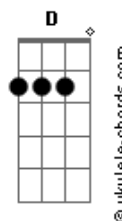

Halsey - Dog Years

tom:

Db (forma dos acordes no tom de A)

Capostrate na 4ª casa

Intro: Em G Em G

[Primeira Parte]

They said I have a universal blood type
I can give to anyone in need
But only receive from someone exactly like me (Mm)
And I'm trying to be positive
But oh, it's really hard
I'm a loner, I'm a loser
Won't you shoot me in the yard?
Put me down like a lame horse
Or send me to the farm
Where all the dogs go (Oh)

[Refrão]

I've been a really good dog, can I come inside?
Yeah, I've been such a good girl, can I go for a ride?
I'm on a real short leash, but I like it tight
You know, I'm such a sweet girl, but I can really bite? (I can really bite)

[Segunda Parte]

'Cause my dog di?d last year
He fell asleep in my embrace
And the very last thing I told him
Was, "See you soon and we can race"
You know a mercy kill is what I seek
I didn't ask to live, but dying's up to me

[Refrão]

I've been a really good dog, can I come inside?
Yeah, I've been such a good girl, can I go for a ride?
I'm on a real short leash, but I like it tight
You know, I'm such a sweet girl, but I can really bite?

Acordes

[Post-Refrão]

Oh-oh-oh-oh-oh
Oh-oh-oh-oh-oh

[Terceira Parte]

Well, they say all dogs go to Heaven
Well, what about a bitch?
What about an evil girl
Left lying in a ditch?
Told the three people who asked that I am in a better place
With lots of trees and lots of grass
And lots of, lots of chocolate cake

[Ponte]

'Cause I'm not old, but I am tired
I'm not strong, I'm very weak
I'm not old, but I am tired
I'm not here, I'm somewhere else
I'm not old, but I am tired
I'm one hundred ninety-six
In dog years, I have seen enough
I've seen it all

[Refrão]

I've been a really good dog, can I come inside?
Yeah, I've been such a good girl, can I go for a ride?
I'm on a real short leash, but I like it tight
You know, I'm such a sweet girl, but I can really bite?

[Final]

Down like a lame horse
Or send me to the farm
Where all the dogs go

(Em G Em G)
(Em G Em G)
(Em G Em G)
(Em G)