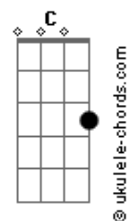

Halsey - Dog Years

tom:

Db (forma dos acordes no tom de A)

Capostrate na 4ª casa

Intro: Em G Em G

[Primeira Parte]

They said I have a universal blood type
I can give to anyone in need
But only receive from someone exactly like me (Mm)
And I'm trying to be positive
But oh, it's really hard
I'm a loner, I'm a loser
Won't you shoot me in the yard?
Put me down like a lame horse
Or send me to the farm
Where all the dogs go (Oh)

[Refrão]

I've been a really good dog, can I come inside?
Yeah, I've been such a good girl, can I go for a ride?
I'm on a real short leash, but I like it tight
You know, I'm such a sweet girl, but I can really bite? (I can really bite)

[Segunda Parte]

'Cause my dog di?d last year
He fell asleep in my embrace
And the very last thing I told him
Was, "See you soon and we can race"
You know a mercy kill is what I seek
I didn't ask to live, but dying's up to me

[Refrão]

I've been a really good dog, can I come inside?
Yeah, I've been such a good girl, can I go for a ride?
I'm on a real short leash, but I like it tight
You know, I'm such a sweet girl, but I can really bite?

Acordes

[Post-Refrão]

Oh-oh-oh-oh-oh
Oh-oh-oh-oh-oh

[Terceira Parte]

Well, they say all dogs go to Heaven
Well, what about a bitch?
What about an evil girl
Left lying in a ditch?
Told the three people who asked that I am in a better place
With lots of trees and lots of grass
And lots of, lots of chocolate cake

[Ponte]

'Cause I'm not old, but I am tired
I'm not strong, I'm very weak
I'm not old, but I am tired
I'm not here, I'm somewhere else
I'm not old, but I am tired
I'm one hundred ninety-six
In dog years, I have seen enough
I've seen it all

[Refrão]

I've been a really good dog, can I come inside?
Yeah, I've been such a good girl, can I go for a ride?
I'm on a real short leash, but I like it tight
You know, I'm such a sweet girl, but I can really bite?

[Final]

Down like a lame horse
Or send me to the farm
Where all the dogs go

(Em G Em G)
(Em G Em G)
(Em G Em G)
(Em G)