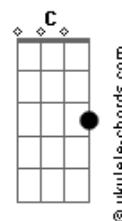

Halsey - Dog Years

tom:

Db (forma dos acordes no tom de A)

Capostrate na 4ª casa

Intro: Em G Em G

[Primeira Parte]

They said I have a universal blood type
I can give to anyone in need
But only receive from someone exactly like me (Mm)
And I'm trying to be positive
But oh, it's really hard
I'm a loner, I'm a loser
Won't you shoot me in the yard?
Put me down like a lame horse
Or send me to the farm
Where all the dogs go (Oh)

[Refrão]

I've been a really good dog, can I come inside?
Yeah, I've been such a good girl, can I go for a ride?
I'm on a real short leash, but I like it tight
You know, I'm such a sweet girl, but I can really bite? (I can really bite)

[Segunda Parte]

'Cause my dog di?d last year
He fell asleep in my embrace
And the very last thing I told him
Was, "See you soon and we can race"
You know a mercy kill is what I seek
I didn't ask to live, but dying's up to me

[Refrão]

I've been a really good dog, can I come inside?
Yeah, I've been such a good girl, can I go for a ride?
I'm on a real short leash, but I like it tight
You know, I'm such a sweet girl, but I can really bite?

Acordes

[Post-Refrão]

Oh-oh-oh-oh-oh
Oh-oh-oh-oh-oh

[Terceira Parte]

Well, they say all dogs go to Heaven
Well, what about a bitch?
What about an evil girl
Left lying in a ditch?
Told the three people who asked that I am in a better place
With lots of trees and lots of grass
And lots of, lots of chocolate cake

[Ponte]

'Cause I'm not old, but I am tired
I'm not strong, I'm very weak
I'm not old, but I am tired
I'm not here, I'm somewhere else
I'm not old, but I am tired
I'm one hundred ninety-six
In dog years, I have seen enough
I've seen it all

[Refrão]

I've been a really good dog, can I come inside?
Yeah, I've been such a good girl, can I go for a ride?
I'm on a real short leash, but I like it tight
You know, I'm such a sweet girl, but I can really bite?

[Final]

Down like a lame horse
Or send me to the farm
Where all the dogs go

(Em G Em G)
(Em G Em G)
(Em G Em G)
(Em G)