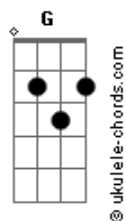

Halsey - Dog Years

tom:

Db (forma dos acordes no tom de A)

Capostrate na 4ª casa

Intro: Em G Em G

[Primeira Parte]

They said I have a universal blood type
I can give to anyone in need
But only receive from someone exactly like me (Mm)
And I'm trying to be positive
But oh, it's really hard
I'm a loner, I'm a loser
Won't you shoot me in the yard?
Put me down like a lame horse
Or send me to the farm
Where all the dogs go (Oh)

[Refrão]

I've been a really good dog, can I come inside?
Yeah, I've been such a good girl, can I go for a ride?
I'm on a real short leash, but I like it tight
You know, I'm such a sweet girl, but I can really bite? (I can really bite)

[Segunda Parte]

'Cause my dog di?d last year
He fell asleep in my embrace
And the very last thing I told him
Was, "See you soon and we can race"
You know a mercy kill is what I seek
I didn't ask to live, but dying's up to me

[Refrão]

I've been a really good dog, can I come inside?
Yeah, I've been such a good girl, can I go for a ride?
I'm on a real short leash, but I like it tight
You know, I'm such a sweet girl, but I can really bite?

Acordes

[Post-Refrão]

Oh-oh-oh-oh-oh
Oh-oh-oh-oh-oh

[Terceira Parte]

Well, they say all dogs go to Heaven
Well, what about a bitch?
What about an evil girl
Left lying in a ditch?
Told the three people who asked that I am in a better place
With lots of trees and lots of grass
And lots of, lots of chocolate cake

[Ponte]

'Cause I'm not old, but I am tired
I'm not strong, I'm very weak
I'm not old, but I am tired
I'm not here, I'm somewhere else
I'm not old, but I am tired
I'm one hundred ninety-six
In dog years, I have seen enough
I've seen it all

[Refrão]

I've been a really good dog, can I come inside?
Yeah, I've been such a good girl, can I go for a ride?
I'm on a real short leash, but I like it tight
You know, I'm such a sweet girl, but I can really bite?

[Final]

Down like a lame horse
Or send me to the farm
Where all the dogs go

(Em G Em G)
(Em G Em G)
(Em G Em G)
(Em G)