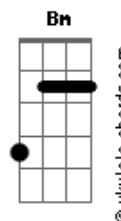

Halsey - Dog Years

tom:

Db (forma dos acordes no tom de A)

Capostrate na 4ª casa

Intro: Em G Em G

[Primeira Parte]

They said I have a universal blood type
I can give to anyone in need
But only receive from someone exactly like me (Mm)
And I'm trying to be positive
But oh, it's really hard
I'm a loner, I'm a loser
Won't you shoot me in the yard?
Put me down like a lame horse
Or send me to the farm
Where all the dogs go (Oh)

[Refrão]

I've been a really good dog, can I come inside?
Yeah, I've been such a good girl, can I go for a ride?
I'm on a real short leash, but I like it tight
You know, I'm such a sweet girl, but I can really bite? (I can really bite)

[Segunda Parte]

'Cause my dog di?d last year
He fell asleep in my embrace
And the very last thing I told him
Was, "See you soon and we can race"
You know a mercy kill is what I seek
I didn't ask to live, but dying's up to me

[Refrão]

I've been a really good dog, can I come inside?
Yeah, I've been such a good girl, can I go for a ride?
I'm on a real short leash, but I like it tight
You know, I'm such a sweet girl, but I can really bite?

Acordes

[Post-Refrão]

Oh-oh-oh-oh-oh
Oh-oh-oh-oh-oh

[Terceira Parte]

Well, they say all dogs go to Heaven
Well, what about a bitch?
What about an evil girl
Left lying in a ditch?
Told the three people who asked that I am in a better place
With lots of trees and lots of grass
And lots of, lots of chocolate cake

[Ponte]

'Cause I'm not old, but I am tired
I'm not strong, I'm very weak
I'm not old, but I am tired
I'm not here, I'm somewhere else
I'm not old, but I am tired
I'm one hundred ninety-six
In dog years, I have seen enough
I've seen it all

[Refrão]

I've been a really good dog, can I come inside?
Yeah, I've been such a good girl, can I go for a ride?
I'm on a real short leash, but I like it tight
You know, I'm such a sweet girl, but I can really bite?

[Final]

Down like a lame horse
Or send me to the farm
Where all the dogs go

(Em G Em G)
(Em G Em G)
(Em G Em G)
(Em G)