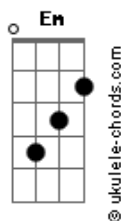

Halsey - Dog Years

tom:

Db (forma dos acordes no tom de A)

Capostrate na 4ª casa

Intro: Em G Em G

[Primeira Parte]

They said I have a universal blood type
I can give to anyone in need
But only receive from someone exactly like me (Mm)
And I'm trying to be positive
But oh, it's really hard
I'm a loner, I'm a loser
Won't you shoot me in the yard?
Put me down like a lame horse
Or send me to the farm
Where all the dogs go (Oh)

[Refrão]

I've been a really good dog, can I come inside?
Yeah, I've been such a good girl, can I go for a ride?
I'm on a real short leash, but I like it tight
You know, I'm such a sweet girl, but I can really bite? (I can really bite)

[Segunda Parte]

'Cause my dog di?d last year
He fell asleep in my embrace
And the very last thing I told him
Was, "See you soon and we can race"
You know a mercy kill is what I seek
I didn't ask to live, but dying's up to me

[Refrão]

I've been a really good dog, can I come inside?
Yeah, I've been such a good girl, can I go for a ride?
I'm on a real short leash, but I like it tight
You know, I'm such a sweet girl, but I can really bite?

Acordes

[Post-Refrão]

Oh-oh-oh-oh-oh
Oh-oh-oh-oh-oh

[Terceira Parte]

Well, they say all dogs go to Heaven
Well, what about a bitch?
What about an evil girl
Left lying in a ditch?
Told the three people who asked that I am in a better place
With lots of trees and lots of grass
And lots of, lots of chocolate cake

[Ponte]

'Cause I'm not old, but I am tired
I'm not strong, I'm very weak
I'm not old, but I am tired
I'm not here, I'm somewhere else
I'm not old, but I am tired
I'm one hundred ninety-six
In dog years, I have seen enough
I've seen it all

[Refrão]

I've been a really good dog, can I come inside?
Yeah, I've been such a good girl, can I go for a ride?
I'm on a real short leash, but I like it tight
You know, I'm such a sweet girl, but I can really bite?

[Final]

Down like a lame horse
Or send me to the farm
Where all the dogs go

(Em G Em G)
(Em G Em G)
(Em G Em G)
(Em G)