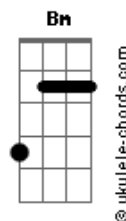

Halsey - Dog Years

tom:

Db (forma dos acordes no tom de A)

Capostrate na 4ª casa

Intro: Em G Em G

[Primeira Parte]

They said I have a universal blood type
I can give to anyone in need
But only receive from someone exactly like me (Mm)
And I'm trying to be positive
But oh, it's really hard
I'm a loner, I'm a loser
Won't you shoot me in the yard?
Put me down like a lame horse
Or send me to the farm
Where all the dogs go (Oh)

[Refrão]

I've been a really good dog, can I come inside?
Yeah, I've been such a good girl, can I go for a ride?
I'm on a real short leash, but I like it tight
You know, I'm such a sweet girl, but I can really bite? (I can really bite)

[Segunda Parte]

'Cause my dog di?d last year
He fell asleep in my embrace
And the very last thing I told him
Was, "See you soon and we can race"
You know a mercy kill is what I seek
I didn't ask to live, but dying's up to me

[Refrão]

I've been a really good dog, can I come inside?
Yeah, I've been such a good girl, can I go for a ride?
I'm on a real short leash, but I like it tight
You know, I'm such a sweet girl, but I can really bite?

Acordes

[Post-Refrão]

Oh-oh-oh-oh-oh
Oh-oh-oh-oh-oh

[Terceira Parte]

Well, they say all dogs go to Heaven
Well, what about a bitch?
What about an evil girl
Left lying in a ditch?
Told the three people who asked that I am in a better place
With lots of trees and lots of grass
And lots of, lots of chocolate cake

[Ponte]

'Cause I'm not old, but I am tired
I'm not strong, I'm very weak
I'm not old, but I am tired
I'm not here, I'm somewhere else
I'm not old, but I am tired
I'm one hundred ninety-six
In dog years, I have seen enough
I've seen it all

[Refrão]

I've been a really good dog, can I come inside?
Yeah, I've been such a good girl, can I go for a ride?
I'm on a real short leash, but I like it tight
You know, I'm such a sweet girl, but I can really bite?

[Final]

Down like a lame horse
Or send me to the farm
Where all the dogs go

(Em G Em G)
(Em G Em G)
(Em G Em G)
(Em G)