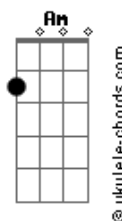

Halsey - Dog Years

tom:

Db (forma dos acordes no tom de A)

Capostrate na 4ª casa

Intro: Em G Em G

[Primeira Parte]

They said I have a universal blood type
I can give to anyone in need
But only receive from someone exactly like me (Mm)
And I'm trying to be positive
But oh, it's really hard
I'm a loner, I'm a loser
Won't you shoot me in the yard?
Put me down like a lame horse
Or send me to the farm
Where all the dogs go (Oh)

[Refrão]

I've been a really good dog, can I come inside?
Yeah, I've been such a good girl, can I go for a ride?
I'm on a real short leash, but I like it tight
You know, I'm such a sweet girl, but I can really bite? (I can really bite)

[Segunda Parte]

'Cause my dog di?d last year
He fell asleep in my embrace
And the very last thing I told him
Was, "See you soon and we can race"
You know a mercy kill is what I seek
I didn't ask to live, but dying's up to me

[Refrão]

I've been a really good dog, can I come inside?
Yeah, I've been such a good girl, can I go for a ride?
I'm on a real short leash, but I like it tight
You know, I'm such a sweet girl, but I can really bite?

Acordes

[Post-Refrão]

Oh-oh-oh-oh-oh
Oh-oh-oh-oh-oh

[Terceira Parte]

Well, they say all dogs go to Heaven
Well, what about a bitch?
What about an evil girl
Left lying in a ditch?
Told the three people who asked that I am in a better place
With lots of trees and lots of grass
And lots of, lots of chocolate cake

[Ponte]

'Cause I'm not old, but I am tired
I'm not strong, I'm very weak
I'm not old, but I am tired
I'm not here, I'm somewhere else
I'm not old, but I am tired
I'm one hundred ninety-six
In dog years, I have seen enough
I've seen it all

[Refrão]

I've been a really good dog, can I come inside?
Yeah, I've been such a good girl, can I go for a ride?
I'm on a real short leash, but I like it tight
You know, I'm such a sweet girl, but I can really bite?

[Final]

Down like a lame horse
Or send me to the farm
Where all the dogs go

(Em G Em G)
(Em G Em G)
(Em G Em G)
(Em G)