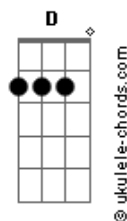

Halsey - Dog Years

tom:

Db (forma dos acordes no tom de A)

Capostrate na 4ª casa

Intro: Em G Em G

[Primeira Parte]

They said I have a universal blood type
I can give to anyone in need
But only receive from someone exactly like me (Mm)
And I'm trying to be positive
But oh, it's really hard
I'm a loner, I'm a loser
Won't you shoot me in the yard?
Put me down like a lame horse
Or send me to the farm
Where all the dogs go (Oh)

[Refrão]

I've been a really good dog, can I come inside?
Yeah, I've been such a good girl, can I go for a ride?
I'm on a real short leash, but I like it tight
You know, I'm such a sweet girl, but I can really bite? (I can really bite)

[Segunda Parte]

'Cause my dog di?d last year
He fell asleep in my embrace
And the very last thing I told him
Was, "See you soon and we can race"
You know a mercy kill is what I seek
I didn't ask to live, but dying's up to me

[Refrão]

I've been a really good dog, can I come inside?
Yeah, I've been such a good girl, can I go for a ride?
I'm on a real short leash, but I like it tight
You know, I'm such a sweet girl, but I can really bite?

Acordes

[Post-Refrão]

Oh-oh-oh-oh-oh
Oh-oh-oh-oh-oh

[Terceira Parte]

Well, they say all dogs go to Heaven
Well, what about a bitch?
What about an evil girl
Left lying in a ditch?
Told the three people who asked that I am in a better place
With lots of trees and lots of grass
And lots of, lots of chocolate cake

[Ponte]

'Cause I'm not old, but I am tired
I'm not strong, I'm very weak
I'm not old, but I am tired
I'm not here, I'm somewhere else
I'm not old, but I am tired
I'm one hundred ninety-six
In dog years, I have seen enough
I've seen it all

[Refrão]

I've been a really good dog, can I come inside?
Yeah, I've been such a good girl, can I go for a ride?
I'm on a real short leash, but I like it tight
You know, I'm such a sweet girl, but I can really bite?

[Final]

Down like a lame horse
Or send me to the farm
Where all the dogs go

(Em G Em G)
(Em G Em G)
(Em G Em G)
(Em G)