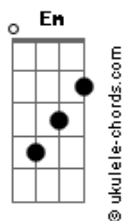

Halsey - Dog Years

tom:

Db (forma dos acordes no tom de A)

Capostrate na 4ª casa

Intro: Em G Em G

[Primeira Parte]

They said I have a universal blood type
I can give to anyone in need
But only receive from someone exactly like me (Mm)
And I'm trying to be positive
But oh, it's really hard
I'm a loner, I'm a loser
Won't you shoot me in the yard?
Put me down like a lame horse
Or send me to the farm
Where all the dogs go (Oh)

[Refrão]

I've been a really good dog, can I come inside?
Yeah, I've been such a good girl, can I go for a ride?
I'm on a real short leash, but I like it tight
You know, I'm such a sweet girl, but I can really bite? (I can really bite)

[Segunda Parte]

'Cause my dog di?d last year
He fell asleep in my embrace
And the very last thing I told him
Was, "See you soon and we can race"
You know a mercy kill is what I seek
I didn't ask to live, but dying's up to me

[Refrão]

I've been a really good dog, can I come inside?
Yeah, I've been such a good girl, can I go for a ride?
I'm on a real short leash, but I like it tight
You know, I'm such a sweet girl, but I can really bite?

Acordes

[Post-Refrão]

Oh-oh-oh-oh-oh
Oh-oh-oh-oh-oh

[Terceira Parte]

Well, they say all dogs go to Heaven
Well, what about a bitch?
What about an evil girl
Left lying in a ditch?
Told the three people who asked that I am in a better place
With lots of trees and lots of grass
And lots of, lots of chocolate cake

[Ponte]

'Cause I'm not old, but I am tired
I'm not strong, I'm very weak
I'm not old, but I am tired
I'm not here, I'm somewhere else
I'm not old, but I am tired
I'm one hundred ninety-six
In dog years, I have seen enough
I've seen it all

[Refrão]

I've been a really good dog, can I come inside?
Yeah, I've been such a good girl, can I go for a ride?
I'm on a real short leash, but I like it tight
You know, I'm such a sweet girl, but I can really bite?

[Final]

Down like a lame horse
Or send me to the farm
Where all the dogs go

(Em G Em G)
(Em G Em G)
(Em G Em G)
(Em G)