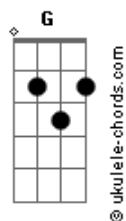

# Halsey - Dog Years

tom:

Db (forma dos acordes no tom de A )

Capostrate na 4ª casa

Intro: Em G Em G

[Primeira Parte]

They said I have a universal blood type  
 I can give to anyone in need  
 But only receive from someone exactly like me (Mm)  
 And I'm trying to be positive  
 But oh, it's really hard  
 I'm a loner, I'm a loser  
 Won't you shoot me in the yard?  
 Put me down like a lame horse  
 Or send me to the farm  
 Where all the dogs go (Oh)

[Refrão]

I've been a really good dog, can I come inside?  
 Yeah, I've been such a good girl, can I go for a ride?  
 I'm on a real short leash, but I like it tight  
 You know, I'm such a sweet girl, but I can really bite? (I can really bite)

## Acordes

[Post-Refrão]

Oh-oh-oh-oh-oh  
 Oh-oh-oh-oh-oh

[Terceira Parte]

Well, they say all dogs go to Heaven  
 Well, what about a bitch?  
 What about an evil girl  
 Left lying in a ditch?  
 Told the three people who asked that I am in a better place  
 With lots of trees and lots of grass  
 And lots of, lots of chocolate cake