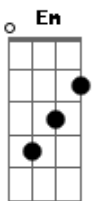

Hällas - Earl's Theme

Intro: ^{Am} tom:

[Verso]

^{Am}
When the night turns to dawn
^{Am G F Em F G}
They march towards the sun
^{Am}
In resplendent golden armor
^{Am G F Em F G}
One man to wield all the power

[Variação]Verso

^{Am}
They are faithful to his name
^{Am G F Em F G}
For he rose the great empire
^{Am}
Yet the people are in pain
^{Am G F Em F G}
Governed by the hand of iron

[Refrão]

^{Dm}
On your knees now
^{Em Am}
Here comes the Earl

Acordes

^{Dm Em Am}
Hundred faithful soldiers in his herd
^{Dm}
On your knees now
^{Em Am}
Here comes the Earl
^{Dm Em Am}
A force of evil stronger than you know
^{G F}
And we will follow him until we die

[Passagem]

[Parte 2 De 2]

^{Am}
In possession of the throne
^{Am G F Em F G}
He ruled as he desired
^{Am}
The protector of the Isle
^{Am G F Em F G}
A cruel remorseless Sire
^{Dm}
On your knees now
^{Em Am}
Here comes the Earl
^{Dm Em Am}
Hundred faithful soldiers in his herd
^{Dm}
On your knees now
^{Em Am}
Here comes the Earl
^{Dm Em Am}
A force of evil stronger than you know
^{G F Dm Am}
And we will follow him, oh oh oh
^{G F}
And we will follow him until we die

[Final]

^{F Am}
Adventurer, you'll find the Earl