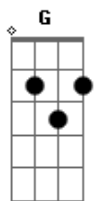

Hällas - Earl's Theme

Intro: ^{Am} tom:

[Verso]

^{Am}
When the night turns to dawn
^{Am G F Em F G}
They march towards the sun
^{Am}
In resplendent golden armor
^{Am G F Em F G}
One man to wield all the power

[Variação]Verso

^{Am}
They are faithful to his name
^{Am G F Em F G}
For he rose the great empire
^{Am}
Yet the people are in pain
^{Am G F Em F G}
Governed by the hand of iron

[Refrão]

^{Dm}
On your knees now
^{Em Am}
Here comes the Earl

Acordes

^{Dm Em Am}
Hundred faithful soldiers in his herd
^{Dm}
On your knees now
^{Em Am}
Here comes the Earl
^{Dm Em Am}
A force of evil stronger than you know
^{G F}
And we will follow him until we die

[Passagem]

[Parte 2 De 2]

^{Am}
In possession of the throne
^{Am G F Em F G}
He ruled as he desired
^{Am}
The protector of the Isle
^{Am G F Em F G}
A cruel remorseless Sire
^{Dm}
On your knees now
^{Em Am}
Here comes the Earl
^{Dm Em Am}
Hundred faithful soldiers in his herd
^{Dm}
On your knees now
^{Em Am}
Here comes the Earl
^{Dm Em Am}
A force of evil stronger than you know
^{G F Dm Am}
And we will follow him, oh oh oh
^{G F}
And we will follow him until we die

[Final]

^{F Am}
Adventurer, you'll find the Earl