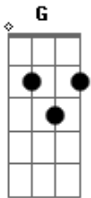

HalfNoise - The Pick Up / The Put Down (medley)

Tom: G
Intro: Am D

Am D Am
Ah, you're just a little bit too late now
D Am
And I can't turn back now
D Am
You're just a little bit too late now
D
'Cause that's right, you said it was

Am D
Over, over, over and done with
Am D
Come on, come on, come with the right bitch
Am D
Over, over, over and done with
Am D
The pick up, the put down, all over again
(G)

All I've wanted, baby
Was love, love, lovin', baby
But now you'll lose me, lose me
You'll just so use me, use me now

Am D Am
You're just a little bit too late now
D Am
And I can't turn back now
D Am
You're just a little bit too late now
D

'Cause that's right, you said it was
Am D
Over, over, over and done with
Am D
Come on, come on, come with the right bitch
Am D
Over, over, over and done with
Am D
The pick up, the put down, all over again
(Am D)

G
All I've wanted, baby
Was love, love, lovin', baby
But now you'll lose me, lose me
You'll just so use me, use me now

Am D Am
You're just a little bit too late now
D Am
And I can't turn back now
D Am
You're just a little bit too late now
D
'Cause that's right, you said it was

Am D
Over, over, over and done with
Am D
Come on, come on, come with the right bitch
Am D
Over, over, over and done with
Am D
The pick up, the put down, all over again
(Am D)

Acordes

© ukulele-chords.com