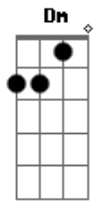

© ukulele-chords.com