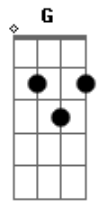

© ukulele-chords.com