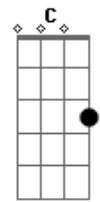

© ukulele-chords.com