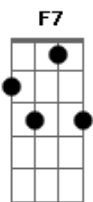

Half Mannequin - Paws

tom:

Intro: F F7 F

A7 Dm Gm C
Hand all in paws, sweet memory

F Bb Em
Imagination, teeth marks in cheek

Am A Dm Gm C
Falling asleep in the dark, lost his dreams of consciousness

F Bb Em
And thinking seems out of reach, to me

C
When it goes

A7 Dm C
I'll be sleeping on my own

F Bb
Oh

F Bb
When it goes

C
When it goes

A7 Dm C F
I'll still be sleeping on my own

Acordes

© ukulele-chords.com