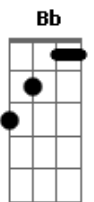

© ukulele-chords.com