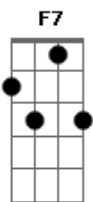

# Half Mannequin - Paws

tom:

Intro: F F7 F

A7 Dm Gm C  
Hand all in paws, sweet memory

F Bb Em  
Imagination, teeth marks in cheek

Am A Dm Gm C  
Falling asleep in the dark, lost his dreams of consciousness

F Bb  
Oh

F Bb  
When it goes

C  
When it goes

A7 Dm C  
I'll be sleeping on my own

F Bb  
Oh

F Bb  
When it goes

C  
When it goes

A7 Dm C F  
I'll still be sleeping on my own