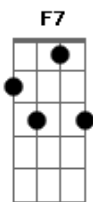

© ukulele-chords.com

© ukulele-chords.com