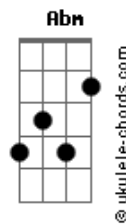

Half Mannequin - Coffee

tom:
I?m sure you?re wondering
What happened to that kid you used to know?
So punctual
Never a late moment
Yeah I?m sure you?re thinking
What made him so distant so hard to hold?
Such a tired soul
So old
(Ab Cm)

And if he's sleeping wake him up
Let him dream he?s had enough
And if he's sleeping wake him up
Let him dream he?s had enough
(Fm Db Eb)
(Fm Db Eb)
(Ab Bbm Db Fm Cm Bbm Eb Ab Fm)

Yeah I?m sure you're questioning
Where do we stand on this? So, so strange
So confusing
So fake

Acordes

And I?m sure you?re asking
Everyone who?s to blame in this situation
It?s me
Just so you know
(Fm Ab)

And if he's sleeping wake him up
Let him dream he?s had enough
And if he's sleeping wake him up
Let him dream he?s had enough
(Fm Db Eb)
(Fm Db Eb)

Alarmed and he?s stressed
Came the morning
I?m late for you again
Late for you again

Alarmed and he?s stressed
Came the morning
I?m late for you again
Late for you again

Late for you a-gain