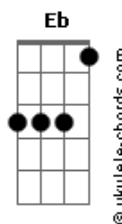

Half Mannequin - Coffee

tom:
I?m sure you?re wondering
What happened to that kid you used to know?
So punctual
Never a late moment
Yeah I?m sure you?re thinking
What made him so distant so hard to hold?
Such a tired soul
So old
(Ab Cm)

And if he's sleeping wake him up
Let him dream he?s had enough
And if he's sleeping wake him up
Let him dream he?s had enough
(Fm Db Eb)
(Fm Db Eb)
(Ab Bbm Db Fm Cm Bbm Eb Ab Fm)

Yeah I?m sure you're questioning
Where do we stand on this? So, so strange
So confusing
So fake

Acordes

And I?m sure you?re asking
Everyone who?s to blame in this situation
It?s me
Just so you know
(Fm Ab)

And if he's sleeping wake him up
Let him dream he?s had enough
And if he's sleeping wake him up
Let him dream he?s had enough
(Fm Db Eb)
(Fm Db Eb)

Alarmed and he?s stressed
Came the morning
I?m late for you again
Late for you again

Alarmed and he?s stressed
Came the morning
I?m late for you again
Late for you again

Late for you a-gain