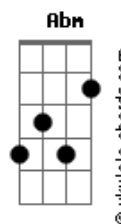

Half Mannequin - Coffee

tom:
I?m sure you?re wondering
What happened to that kid you used to know?
So punctual
Never a late moment
Yeah I?m sure you?re thinking
What made him so distant so hard to hold?
Such a tired soul
So old
(Ab Cm)

And if he's sleeping wake him up
Let him dream he?s had enough
And if he's sleeping wake him up
Let him dream he?s had enough
(Fm Db Eb)
(Fm Db Eb)
(Ab Bbm Db Fm Cm Bbm Eb Ab Fm)

Yeah I?m sure you're questioning
Where do we stand on this? So, so strange
So confusing
So fake

Acordes

And I?m sure you?re asking
Everyone who?s to blame in this situation
It?s me
Just so you know
(Fm Ab)

And if he's sleeping wake him up
Let him dream he?s had enough
And if he's sleeping wake him up
Let him dream he?s had enough
(Fm Db Eb)
(Fm Db Eb)

Alarmed and he?s stressed
Came the morning
I?m late for you again
Late for you again

Alarmed and he?s stressed
Came the morning
I?m late for you again
Late for you again

Late for you a-gain