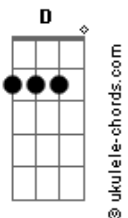

Half Mannequin - Bicycle Wreck

tom:

Intro: Gbm D A Dbm E

A Gbm
Should there be an accident
D Bm E
And I stop breathing at 26
A Gbm D
I want you to know

A Gbm
Should there be an incident
D Bm E
And my heart stops beating half past six
A Gbm D
I want you to know

A Gbm
Whether the bicycle rides
D Bm
Or by the hand of a hired gun
E A
I want you to know

(Gbm D)

A Gbm
Should there be bloodshed
D Bm E
And I'm not fit for an open casket
A
I want you to know

(Gbm D)

A E7 D E

Acordes

I was basking in the warm summer light when I died
Gbm D A
I was doing what I loved when the car came by
E A
Just so you know

A Gbm
Should I lose con-centration
D Bm E
And ride across the median
A
I want you to know