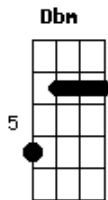

© ukulele-chords.com