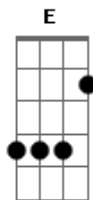

© ukulele-chords.com