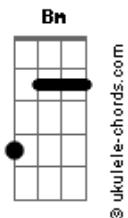

Half Mannequin - Bicycle Wreck

tom:

Intro: Gbm D A Dbm E

A Gbm
Should there be an accident
D Bm E
And I stop breathing at 26
A Gbm D
I want you to know

A Gbm
Should there be an incident
D Bm E
And my heart stops beating half past six
A Gbm D
I want you to know

A Gbm
Whether the bicycle rides
D Bm
Or by the hand of a hired gun
E A
I want you to know

(Gbm D)

A Gbm
Should there be bloodshed
D Bm E
And I'm not fit for an open casket
A
I want you to know

(Gbm D)

A E7 D E

Acordes

I was basking in the warm summer light when I died
Gbm D A
I was doing what I loved when the car came by
E A
Just so you know

A Gbm
Should I lose con-centration
D Bm E
And ride across the median
A
I want you to know