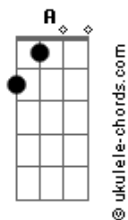

Half Mannequin - Bicycle Wreck

tom:

Intro: Gbm D A Dbm E

A Gbm
Should there be an accident
D Bm E
And I stop breathing at 26
A Gbm D
I want you to know

A Gbm
Should there be an incident
D Bm E
And my heart stops beating half past six
A Gbm D
I want you to know

A Gbm
Whether the bicycle rides
D Bm
Or by the hand of a hired gun
E A
I want you to know

(Gbm D)

A Gbm
Should there be bloodshed
D Bm E
And I'm not fit for an open casket
A
I want you to know

(Gbm D)

A E7 D E

Acordes

I was basking in the warm summer light when I died
Gbm D A
I was doing what I loved when the car came by
E A
Just so you know

A Gbm
Should I lose con-centration
D Bm E
And ride across the median
A
I want you to know