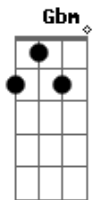

© ukulele-chords.com