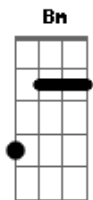

© ukulele-chords.com