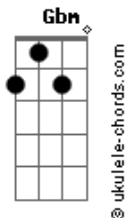

Half Mannequin - Bicycle Wreck

tom:

Intro: Gbm D A Dbm E

A Gbm
Should there be an accident
D Bm E
And I stop breathing at 26
A Gbm D
I want you to know

A Gbm
Should there be an incident
D Bm E
And my heart stops beating half past six
A Gbm D
I want you to know

A Gbm
Whether the bicycle rides
D Bm
Or by the hand of a hired gun
E A
I want you to know

(Gbm D)

A Gbm
Should there be bloodshed
D Bm E
And I'm not fit for an open casket
A
I want you to know

(Gbm D)

A E7 D E

Acordes

I was basking in the warm summer light when I died
Gbm D A
I was doing what I loved when the car came by
E A
Just so you know

A Gbm
Should I lose con-centration
D Bm E
And ride across the median
A
I want you to know