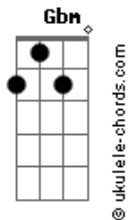

Half Mannequin - Bicycle Wreck

tom:

Intro: Gbm D A Dbm E

A Gbm
Should there be an accident
D Bm E
And I stop breathing at 26
A Gbm D
I want you to know

A Gbm
Should there be an incident
D Bm E
And my heart stops beating half past six
A Gbm D
I want you to know

A Gbm
Whether the bicycle rides
D Bm
Or by the hand of a hired gun
E A
I want you to know

(Gbm D)

A Gbm
Should there be bloodshed
D Bm E
And I'm not fit for an open casket
A
I want you to know

(Gbm D)

A E7 D E

Acordes

I was basking in the warm summer light when I died
Gbm D A
I was doing what I loved when the car came by
E A
Just so you know

A Gbm
Should I lose con-centration
D Bm E
And ride across the median
A
I want you to know