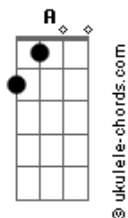

Half Mannequin - Bicycle Wreck

tom:

Intro: Gbm D A Dbm E

A Gbm
Should there be an accident
D Bm E
And I stop breathing at 26
A Gbm D
I want you to know

A Gbm
Should there be an incident
D Bm E
And my heart stops beating half past six
A Gbm D
I want you to know

A Gbm
Whether the bicycle rides
D Bm
Or by the hand of a hired gun
E A
I want you to know

(Gbm D)

A Gbm
Should there be bloodshed
D Bm E
And I'm not fit for an open casket
A
I want you to know

(Gbm D)

A E7 D E

Acordes

I was basking in the warm summer light when I died
Gbm D A
I was doing what I loved when the car came by
E A
Just so you know

A Gbm
Should I lose con-centration
D Bm E
And ride across the median
A
I want you to know