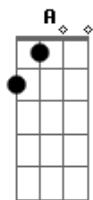

Half Mannequin - Bicycle Wreck

tom:

Intro: Gbm D A Dbm E

A Gbm
Should there be an accident
D Bm E
And I stop breathing at 26
A Gbm D
I want you to know

A Gbm
Should there be an incident
D Bm E
And my heart stops beating half past six
A Gbm D
I want you to know

A Gbm
Whether the bicycle rides
D Bm
Or by the hand of a hired gun
E A
I want you to know

(Gbm D)

A Gbm
Should there be bloodshed
D Bm E
And I'm not fit for an open casket
A
I want you to know

(Gbm D)

A E7 D E

Acordes

© ukulele-chords.com