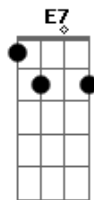

© ukulele-chords.com

I was basking in the warm summer light when I died
Gbm D A
I was doing what I loved when the car came by
E A
Just so you know

A Gbm
Should I lose concentration
D Bm E
And ride across the median
A
I want you to know

(Gbm D)

A Gbm
I must have been singing
D Bm
Driving with my knees like I usually did
E A
I want you to know

(Gbm D)

A E7 D E
I was basking in the warm summer light when I died
Gbm D A E
I was doing what I loved when the car came by
A E7 D E
I was basking in the warm summer light when I died
Gbm D A
I was doing what I loved when the car came by
E Gbm
Just so you know

(D E A)