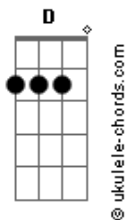

Half Mannequin - Bicycle Wreck

tom:

Intro: Gbm D A Dbm E

A Gbm
Should there be an accident
D Bm E
And I stop breathing at 26
A Gbm D
I want you to know

A Gbm
Should there be an incident
D Bm E
And my heart stops beating half past six
A Gbm D
I want you to know

A Gbm
Whether the bicycle rides
D Bm
Or by the hand of a hired gun
E A
I want you to know

(Gbm D)

A Gbm
Should there be bloodshed
D Bm E
And I'm not fit for an open casket
A
I want you to know

(Gbm D)

A E7 D E

Acordes

I was basking in the warm summer light when I died
Gbm D A
I was doing what I loved when the car came by
E A
Just so you know

A Gbm
Should I lose con-centration
D Bm E
And ride across the median
A
I want you to know