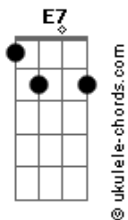

Half Mannequin - Bicycle Wreck

tom:

Intro: Gbm D A Dbm E

A Gbm
Should there be an accident
D Bm E
And I stop breathing at 26
A Gbm D
I want you to know

A Gbm
Should there be an incident
D Bm E
And my heart stops beating half past six
A Gbm D
I want you to know

A Gbm
Whether the bicycle rides
D Bm
Or by the hand of a hired gun
E A
I want you to know

(Gbm D)

A Gbm
Should there be bloodshed
D Bm E
And I'm not fit for an open casket
A
I want you to know

(Gbm D)

A E7 D E

Acordes

I was basking in the warm summer light when I died
Gbm D A
I was doing what I loved when the car came by
E A
Just so you know

A Gbm
Should I lose con-centration
D Bm E
And ride across the median
A
I want you to know