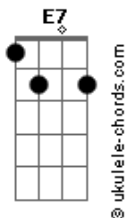

Half Mannequin - Bicycle Wreck

tom:

Intro: Gbm D A Dbm E

A Gbm
Should there be an accident
D Bm E
And I stop breathing at 26
A Gbm D
I want you to know

A Gbm
Should there be an incident
D Bm E
And my heart stops beating half past six
A Gbm D
I want you to know

A Gbm
Whether the bicycle rides
D Bm
Or by the hand of a hired gun
E A
I want you to know

(Gbm D)

A Gbm
Should there be bloodshed
D Bm E
And I'm not fit for an open casket
A
I want you to know

(Gbm D)

A E7 D E

Acordes

I was basking in the warm summer light when I died
Gbm D A
I was doing what I loved when the car came by
E A
Just so you know

A Gbm
Should I lose con-centration
D Bm E
And ride across the median
A
I want you to know