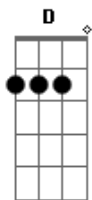

© ukulele-chords.com