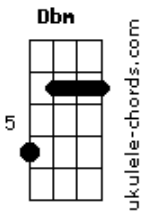

Half Mannequin - Bicycle Wreck

tom:

Intro: Gbm D A Dbm E

A Gbm
Should there be an accident
D Bm E
And I stop breathing at 26
A Gbm D
I want you to know

A Gbm
Should there be an incident
D Bm E
And my heart stops beating half past six
A Gbm D
I want you to know

A Gbm
Whether the bicycle rides
D Bm
Or by the hand of a hired gun
E A
I want you to know

(Gbm D)

A Gbm
Should there be bloodshed
D Bm E
And I'm not fit for an open casket
A
I want you to know

(Gbm D)

A E7 D E

Acordes

I was basking in the warm summer light when I died
Gbm D A
I was doing what I loved when the car came by
E A
Just so you know

A Gbm
Should I lose con-centration
D Bm E
And ride across the median
A
I want you to know