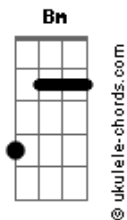

Half Mannequin - Bicycle Wreck

tom:

Intro: Gbm D A Dbm E

A Gbm
Should there be an accident
D Bm E
And I stop breathing at 26
A Gbm D
I want you to know

A Gbm
Should there be an incident
D Bm E
And my heart stops beating half past six
A Gbm D
I want you to know

A Gbm
Whether the bicycle rides
D Bm
Or by the hand of a hired gun
E A
I want you to know

(Gbm D)

A Gbm
Should there be bloodshed
D Bm E
And I'm not fit for an open casket
A
I want you to know

(Gbm D)

A E7 D E

Acordes

I was basking in the warm summer light when I died
Gbm D A
I was doing what I loved when the car came by
E A
Just so you know

A Gbm
Should I lose con-centration
D Bm E
And ride across the median
A
I want you to know