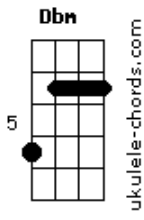

Half Mannequin - Bicycle Wreck

tom:

Intro: Gbm D A Dbm E

A Gbm
Should there be an accident
D Bm E
And I stop breathing at 26
A Gbm D
I want you to know

A Gbm
Should there be an incident
D Bm E
And my heart stops beating half past six
A Gbm D
I want you to know

A Gbm
Whether the bicycle rides
D Bm
Or by the hand of a hired gun
E A
I want you to know

(Gbm D)

A Gbm
Should there be bloodshed
D Bm E
And I'm not fit for an open casket
A
I want you to know

(Gbm D)

A E7 D E

Acordes

I was basking in the warm summer light when I died
Gbm D A
I was doing what I loved when the car came by
E A
Just so you know

A Gbm
Should I lose con-centration
D Bm E
And ride across the median
A
I want you to know