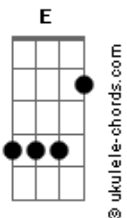

Half Mannequin - Bicycle Wreck

tom:

Intro: Gbm D A Dbm E

A Gbm
Should there be an accident
D Bm E
And I stop breathing at 26
A Gbm D
I want you to know

A Gbm
Should there be an incident
D Bm E
And my heart stops beating half past six
A Gbm D
I want you to know

A Gbm
Whether the bicycle rides
D Bm
Or by the hand of a hired gun
E A
I want you to know

(Gbm D)

A Gbm
Should there be bloodshed
D Bm E
And I'm not fit for an open casket
A
I want you to know

(Gbm D)

A E7 D E

Acordes

I was basking in the warm summer light when I died
Gbm D A
I was doing what I loved when the car came by
E A
Just so you know

A Gbm
Should I lose con-centration
D Bm E
And ride across the median
A
I want you to know