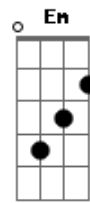

© ukulele-chords.com