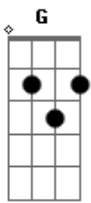

F C
The hardest place to be
G Dm
Is right where you are
F C
In the space between
G
The finish and the start
Dm Am G Dm
It's the arrow in your heart
F Am G Dm F
The arrow in your heart

Am G Dm F
Now I'm restless, running from the present, I
Am G Dm F
I know my mind's been cheating, thinking that I will arrive
Am G Dm F
But my plans always changing, always rearranging
Am G Dm F
Slow it down, release control, slow and steady, let me know

F C
The hardest place to be
G Dm
Is right where you are

F C
In the space between
G
The finish and the start
Dm Am C
It's the arrow in your heart
Em Dm Am C
The arrow in your heart
Em Dm Am C
The arrow in your heart
Em Dm Am C Em
The arrow in your heart

Am C
I'm fast out, and I'm exhausted
G Dm
Out of breath, thinking where I went wrong
Am C
This heart is afraid to beat slowly
G Dm
Missing chance at what I could become
Am C
I know that I can't run forever
G Dm
But I can't stand still for too long
Am C G Dm
This heart is afraid to beat slowly (000000)

F C
The hardest place to be
G Dm
Is right where you are
F C
In the space between
G
The finish and the start
Dm Am C
It's the arrow in your heart
Em Dm Am C Em
The arrow in your heart

[Final] Am C G Dm
Am C G Em
Am C G Dm
Am C G Em
Am C G Dm
Am

Acordes

© ukulele-chords.com