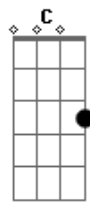

© ukulele-chords.com