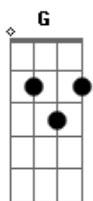

Haley Reinhart - Shook

Tom: G
Intro: G Dm G Gm
G Dm G Gm

[Primeira Parte]

G Dm
I wake up in a cold sweat
G Gm
Shoot, I feel like trash magic
G Dm
Knew it was a dangerous idea
G Gm
I'm in trouble now

G Dm
Can't stand up, walls spin around
G Gm
Bloodshot eyes, can't see the ground
G Dm
Flipped my world upside down
G Gm
I'm in trouble now

[Refrão]

G Dm
Yeah I like you, and it's got me shook
G Gm
I like you, yeah you got me hooked
G Dm
Come to me, come to me, come to me
G Gm
Baby won't you ring me out (woo!)

(G Dm G Gm)

[Segunda Parte]

G Dm
I can't stop this dirty linen
G Gm
Shakin' my head from left to right
G Dm
Just throw me in the wash baby
G
'Cause it's been a night
G
This drunk heart palpitates
Dm
Makes me shake to the beat
G
To underneath the sheets
Gm

And we ain't gonna sleep

G
Shorten my breath
Dm G
Feelin' it in my chest like uhh
Gm
Hope it never leaves

[Refrão]

G Dm
Yeah I like you, and it's got me shook
G Gm
I like you, yeah you got me hooked
G Dm
Come to me, come to me, come to me
G Gm
Baby won't you ring me out (woo!)

[Solo] Cm Bb Cm Bb
Cm Bb Cm Bb

(G Dm G Gm)

[Ponte]

G Dm
I like you, and it's got me (shook)
G Gm
I like you, and you got me (hooked)

G Dm
I like you, and it's got me (shook)
G Gm
I like you, yeah you got me ohhhh

G Dm
I like you, and it's got me shook
G Gm
I like you, yeah you got me hooked

G Dm
Come to me, come to me, come to me
G Gm
Baby won't you ring me out (woo!)

G Dm
Shook
G Gm
Hooked
G Dm
I like you, shook
G Gm
You like it?

Acordes

© ukulele-chords.com