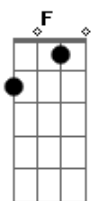

© ukulele-chords.com