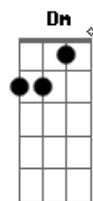

© ukulele-chords.com