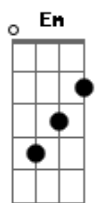

© ukulele-chords.com