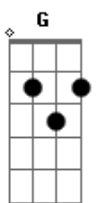

© ukulele-chords.com