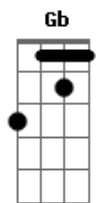

© ukulele-chords.com