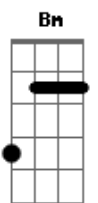

© ukulele-chords.com