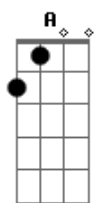

© ukulele-chords.com