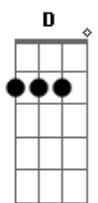

Halestorm - I'm Not An Angel

Tom: D
Intro: Bm G Bm D G Bm

Bm A G
You made a mistake
Bm A
On the day that you met me
G
And lost your way
Bm A G
You saw all the signs
Em
But you let it go
Gb
You closed your eyes
Bm A G
I should told you to leave
Bm A G
Cause i knew all the time you couldn't handle me
Bm A G
But you're hard to resist
Em
When you're on your knees
Gb
Begging me

Refrão:
G A
I tear you down
Bm
I make you bleed
eternally
G A
Can't help myself
Bm
From hurting you
And its hurting me
G
I don't have wings
Bm Em
So flying with me won't be easy
G
Cause im not an angel
A
I'm not an angel
Bm A G
Hate being that wall
Bm
That you hit
A G
When you feel like you gave it all
Bm A G
I hate taking the blame
Em Gb
When we both know that i'll never change

Refrão:
G A
I tear you down
Bm
I make you bleed

eternally
G A
Can't help myself
Bm
From hurting you
And its hurting me
G
I don't have wings
Bm Em
So flying with me won't be easy
G
Cause im not an angel
A
I'm not an angel
G A Bm
I wasn't always this way
G A D
I used to be the one with the halo
G A Bm A
But that disappeared when i had my first taste
Bm
And fell from grace
Em
It left me
Gb
In this place...
Bm G
Well im starting to think
A
Maybe you like it...

Refrão:
G A
I tear you down
Bm
I make you bleed
eternally
G A
Can't help myself
Bm
From hurting you
And its hurting me
G
I don't have wings
Bm Em
So flying with me won't be easy
G
Cause im not an angel
A
I'm not an angel
Bm Gb G
(yeah)
Bm Gb A
(yeah)
G
Im not an angel
Bm A
Im not an angel
Em
Im not an angel
G G
Im not an angel

Acordes

© ukulele-chords.com