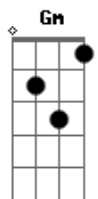

© ukulele-chords.com