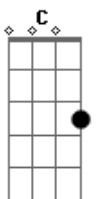

© ukulele-chords.com