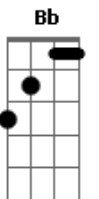

© ukulele-chords.com