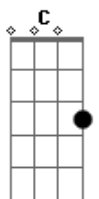

© ukulele-chords.com