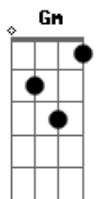

© ukulele-chords.com