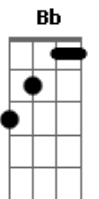

© ukulele-chords.com