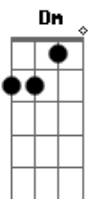

© ukulele-chords.com