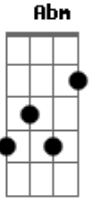

© ukulele-chords.com