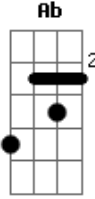

Gwen Stefani - Bubble Pop Electric

tom:
E

Come on Johnny, when you gonna get here?
Db A Ab
Alright, hold your pretty horses. I'll be there in a minute
A Ab Gbm
You just get yourself dolled up alright toots
Db Gb
And you pick a place, you just pick a place
A
Umm, Johnny?
Ab
Yeah, Gwenie, Gwen, Gwen?
Db Gbm A Ab Dbm Gb
You might want to hurrry, because tonight is the night
A Ab Db
I'm empty, I need fulfilling, yes I do love
Gb A
To the ceiling, when I do love
Ab Db Gb
I get this feeling when I'm in love
A Ab Db
I'm restless, can't you see I try my bestest
Gb A
To be good girl, because it's just us
Ab Db Gb
So take me now and do me justice
A Ab
I'm waiting patiently
Dbm Gb
Anticipating your arrival
A
And I'm hating
Ab Db
It takes so long to get to my house
Gb
To take me out
A Ab
Tonight I?m gonna give you
Dbm Gb
All my love in the back seat
A Ab
Bubble pop electric
Db Gb
Bubble pop electric
A Ab
Gonna speed it down and slow
Dbm Gb
It up in the back seat
A Abm
Bubble pop electric
Dbm Gb
Uh-o in the back seat
A Ab Db
Ok now, I understand he?s on his way now
Gb A
But jeez louise I mean today now
Ab Db Gb
I can?t wait I wanna play now
A
I?m antsy
Ab Db
Bubble pop electric pansies
Gb A
My sweet tooth I want your candy
Ab Db Gb
The Queen Of England would say it randy
A
I?m itchy
Ab Db
I wish you would come and scratch me
Gb A
Tonight I?m falling won?t you catch me
Ab Db

Bubble pop electric

A Ab

Gonna speed it down and slow

Db Gb

It up in the back seat

A Ab

Bubble pop electric

Db Gb

Uh-o in the back seat

Acordes

© ukulele-chords.com

© ukulele-chords.com

© ukulele-chords.com

© ukulele-chords.com

© ukulele-chords.com

© ukulele-chords.com