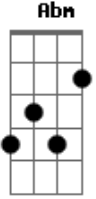

© ukulele-chords.com