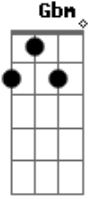

Bubble pop electric

A Ab

Gonna speed it down and slow

Db Gb

It up in the back seat

A Ab

Bubble pop electric

Db Gb

Uh-o in the back seat

Acordes

© ukulele-chords.com

© ukulele-chords.com

© ukulele-chords.com

© ukulele-chords.com

© ukulele-chords.com

© ukulele-chords.com