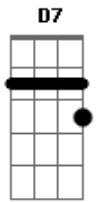

D
Se o amor que morreu dentro (2x)
A D
Dela ainda vive em mim

Solo: D A G D A

Acordes

© ukulele-chords.com

© ukulele-chords.com

© ukulele-chords.com

© ukulele-chords.com