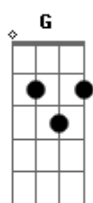

© ukulele-chords.com