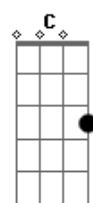

© ukulele-chords.com