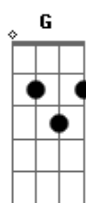

© ukulele-chords.com