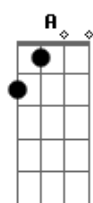

© ukulele-chords.com