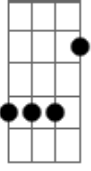

E

© ukulele-chords.com