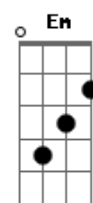

© ukulele-chords.com