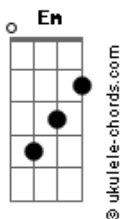

Gustavo Bertoni - Midnight Sun

tom:

Am (forma dos acordes no tom de Bm)

Afinação: D G C F A D

Intro: Bm A G A
Bm A G A

[Primeira Parte]

Bm A G A
I see the growing trees
Bm A G A
The light within the leaves
Bm A G A
My eyes are half awake
Bm A G A
From myths I dared to dream

Bm A G A
I spot a golden star
Bm A G A
It carries an old song
Bm A G A
It whispers in my ear
Bm A G A
Some words I cannot hear

[Refrão]

D Bb G7M
Where have you gone?
D Bb G7M
Where have you gone?
D Bb G7M
Where have you gone?

(D Bb G7M)

Gm
"Await the midnight sun"

(Bm A G A)

[Segunda Parte]

Bm A G A

Acordes

Not sure where this will go
Bm A G A
But I'm starting to amend
Bm A G A
All ends they bloom a start
Bm A G A
And we begin again