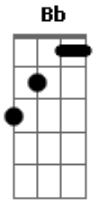

© ukulele-chords.com