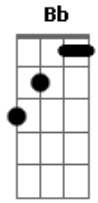

© ukulele-chords.com

© ukulele-chords.com