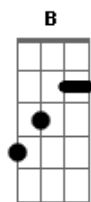

© ukulele-chords.com