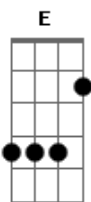

Guns N' Roses - You Ain't The First

Tom: E

Intro:

Verso:

I tried so hard.... But your head's so far from the realness of truth

Was it just a come on in the dark... I think you've worn your welcome honey...

so look for me walkin' down your street at night

I'll be in with another, deep down inside

DEEP DOWN INSIDE

Outra parte:

E A E A
I tried so hard just to get through to you
E A
But your head's so far
E A
from the realness of truth
E A
Was it just a come on in the dark

E A
Wasn't meant to last long
E A
I think you've worn your welcome honey
E A G E
I'll just see you along as I sing you this song

E A
Time can pass slowly,
E A
things always change
E A
You day's been numbered
E A
And I've read your last page
E A
You was just a temporary lover
E A
Honey you ain't the first
E A
Lots of others came before you woman
E A
Said but you been the worst
G E
Sa' you been the worst

E Ab
So goodbye to you girl
A B
So long, farewell
E Ab
I can't hear you cryin'
A B
Your jivin's been hell
E Ab
So look for me walkin'
A B
Down your street at night
E Ab
I'll be in with another
A B
Deep down inside
A G E
DEEP DOWN INSIDE

Acordes

© ukulele-chords.com

© ukulele-chords.com

© ukulele-chords.com

© ukulele-chords.com

© ukulele-chords.com