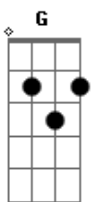

Guns N' Roses - You Ain't The First

Tom: E

Intro:

Verso:

I tried so hard.... But your head's so far from the realness of truth

Was it just a come on in the dark... I think you've worn your welcome honey...

so look for me walkin' down your street at night

I'll be in with another, deep down inside

DEEP DOWN INSIDE

Outra parte:

E A E A
I tried so hard just to get through to you
E A
But your head's so far
E A
from the realness of truth
E A
Was it just a come on in the dark

E A
Wasn't meant to last long
E A
I think you've worn your welcome honey
E A G E
I'll just see you along as I sing you this song

E A
Time can pass slowly,
E A
things always change
E A
You day's been numbered
E A
And I've read your last page
E A
You was just a temporary lover
E A
Honey you ain't the first
E A
Lots of others came before you woman
E A
Said but you been the worst
G E
Sa' you been the worst

E Ab
So goodbye to you girl
A B
So long, farewell
E Ab
I can't hear you cryin'
A B
Your jivin's been hell
E Ab
So look for me walkin'
A B
Down your street at night
E Ab
I'll be in with another
A B
Deep down inside
A G E
DEEP DOWN INSIDE

Acordes

© ukulele-chords.com