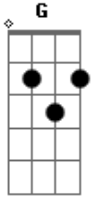

Guns N' Roses - Wild Horses

Tom: G

Couldn't drag me away,
 Am C
 Wild, wild horses,
 D G F C
 Couldn't drag me away...

D G F C Am7

(2x)

Acordes

© ukulele-chords.com

© ukulele-chords.com