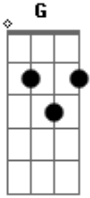

Guns N' Roses - Wild Horses

Tom: G

Couldn't drag me away,
 Am C
 Wild, wild horses,
 D G F C
 Couldn't drag me away...

D G F C Am7

(2x)

Acordes

© ukulele-chords.com

© ukulele-chords.com