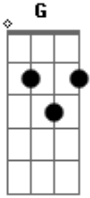

Guns N' Roses - Wild Horses

Tom: G

Couldn't drag me away,
Am C
Wild, wild horses,
D G F C
Couldn't drag me away...

D G F C Am7

(2x)

Acordes

© ukulele-chords.com

© ukulele-chords.com