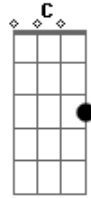

© ukulele-chords.com