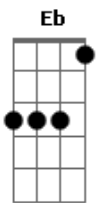

© ukulele-chords.com