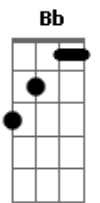

© ukulele-chords.com