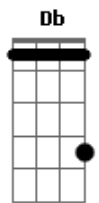

Riff 1: D C G D

(Guitarra 2)

D
 P.M.

D
 P.M.

Primeira Parte:

(Guitarra 1)

D
 She's got a smile

That it seems to me

(Parte 1)

(Parte 2)

(Parte 3)

Acordes

© ukulele-chords.com

© ukulele-chords.com

© ukulele-chords.com

© ukulele-chords.com