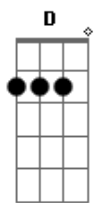

© ukulele-chords.com