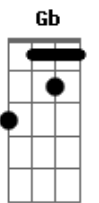

© ukulele-chords.com