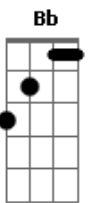

© ukulele-chords.com