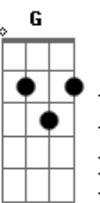

© ukulele-chords.com