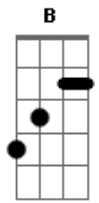

© ukulele-chords.com