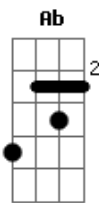

© ukulele-chords.com