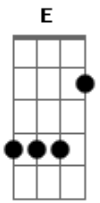

© ukulele-chords.com