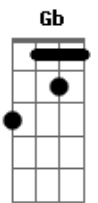

© ukulele-chords.com