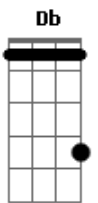

Riff 1: D C G D

(Guitarra 2)

D
 P.M.

D
 P.M.

Primeira Parte:

(Guitarra 1)

D
 She's got a smile

That it seems to me

(Parte 6)

(Parte 1)

(Parte 2)

(Parte 3)

Acordes

© ukulele-chords.com

© ukulele-chords.com

© ukulele-chords.com