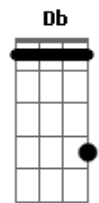

Segundo Refrão:

A B C D
 Oh Oh Oh, Sweet child o' mine
 A B C D
 Oh Oh Oh Oh, Sweet love of mine

Riff 2: D C G D
 D C G D

(Guitarra 2)

D
 P.M.

D
 P.M.

Primeira Parte:

(Guitarra 1)

E G
Where do we go?
A C D
Where do we go now?

(Parte 4)

E G
Where do we go?
A D C
Where do we go now, now, now

(Parte 5)

B A G Gb E
Now, now, now, now, now
G
Sweet child
A C D E
Sweet child o' mine

(Parte 6)

(Parte 1)

(Parte 2)

(Parte 3)

Acordes

© ukulele-chords.com

© ukulele-chords.com

© ukulele-chords.com

© ukulele-chords.com