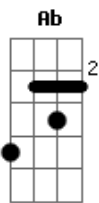

© ukulele-chords.com