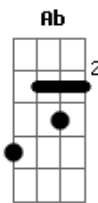

Guns N' Roses - Sweet Child O' Mine

Tom: D

Afinação: Eb Ab Db Gb Bb Eb
 Introdução: D C G

(Guitarra 1)

Primeiro Refrão:

(Guitarra 1)

A B C D
 Oh Oh Oh, Sweet child o' mine
 A B C D
 Oh Oh Oh Oh, Sweet love of mine

Segundo Refrão:

A B C D
 Oh Oh Oh, Sweet child o' mine
 A B C D
 Oh Oh Oh Oh, Sweet love of mine

Riff 2: D C G D
 D C G D

(Guitarra 2)

D
 P.M.

D
 P.M.

Primeira Parte:

(Guitarra 1)

E G
Where do we go?
A C D
Where do we go now?

(Parte 4)

E G
Where do we go?
A D C
Where do we go now, now, now

(Parte 5)

B A G Gb E
Now, now, now, now, now
G
Sweet child
A C D E
Sweet child o' mine

(Parte 6)

(Parte 1)

(Parte 2)

(Parte 3)

Acordes

© ukulele-chords.com

© ukulele-chords.com

© ukulele-chords.com

© ukulele-chords.com