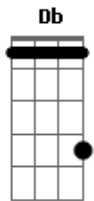

© ukulele-chords.com