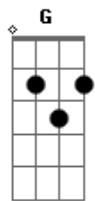

© ukulele-chords.com