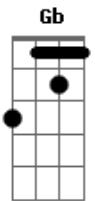

© ukulele-chords.com