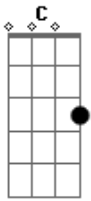

Guns N' Roses - Pretty Tied Up

Tom: C

Intro;

Chorus:

she's ^A pretty ^C tied ^D up ^C hangin' ^G upside ^A down ^C she's ^D pretty ^C tied ^D up
and you

^C can ^G ride ^A her ^C she's ^D pretty ^C tied ^D up ^C hangin' ^G upside ^E down ooh
i can't

^G tell you she's the ^D right one

Guitar Solo:

Acordes

© ukulele-chords.com

© ukulele-chords.com

© ukulele-chords.com

© ukulele-chords.com

© ukulele-chords.com