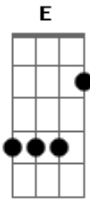

Guns N' Roses - Pretty Tied Up

Tom: C

Intro;

Chorus:

she's ^A pretty ^C tied ^D up ^C hangin' ^G upside ^A down ^C she's ^D pretty ^C tied ^D up
and you

can ^C ride ^G her ^A she's ^C pretty ^D tied ^C up ^G hangin' ^E upside ^C down ^G ooh
i can't

tell ^G you ^D she's the right one

Guitar Solo:

Acordes

© ukulele-chords.com

© ukulele-chords.com

© ukulele-chords.com

© ukulele-chords.com

© ukulele-chords.com