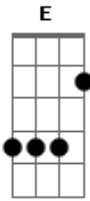

Guns N' Roses - Pretty Tied Up

Tom: C

Intro;

Chorus:

she's ^A pretty ^C tied ^D up ^C hangin' ^G upside ^A down ^C she's ^D pretty ^C tied ^D up
and you

^C can ^G ride ^A her ^C she's ^D pretty ^C tied ^D up ^C hangin' ^G upside ^E down ooh
i can't

^G tell you she's the ^D right one

Guitar Solo:

Acordes

© ukulele-chords.com

© ukulele-chords.com

© ukulele-chords.com

© ukulele-chords.com

© ukulele-chords.com