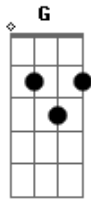

Guns N' Roses - Pretty Tied Up

Tom: C

Intro;

Chorus:

she's ^A pretty ^C tied ^D up ^C hangin' ^G upside ^A down ^C she's ^D pretty ^C tied ^D up
and you

^C can ^G ride ^A her ^C she's ^D pretty ^C tied ^D up ^C hangin' ^G upside ^E down ooh
i can't

^G tell you she's the ^D right one

Guitar Solo:

Acordes

© ukulele-chords.com

© ukulele-chords.com

© ukulele-chords.com

© ukulele-chords.com

© ukulele-chords.com