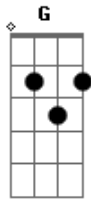

Guns N' Roses - Pretty Tied Up

Tom: C

Intro;

Chorus:

she's ^A pretty ^C tied ^D up ^C hangin' ^G upside ^A down ^C she's ^D pretty ^C tied ^D up
and you

can ^C ride ^G her ^A she's ^C pretty ^D tied ^C up ^G hangin' ^E upside ^C down ^G ooh
i can't

tell ^G you ^D she's the right one

Guitar Solo:

Acordes

© ukulele-chords.com

© ukulele-chords.com

© ukulele-chords.com

© ukulele-chords.com

© ukulele-chords.com