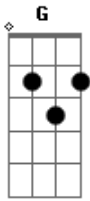

© ukulele-chords.com