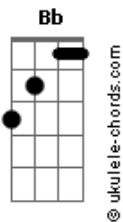

Guns N' Roses - Perfect Crime

Tom: C

Guitar solo:

Intro:
Rhy.Fig.1(Gtr.1)

Rhy.Fig.1A(Gtr.2)

[1st verse]
[2nd verse]
1st chorus:

C Bb G A G Bb G A G C Bb G
per - fect crime god damn it it's a per - fect crime

A G Bb G A G C Bb G A G Bb G A G C Bb G
moth-er fuck-er it's a per - fect crime i said it's
per - fect

[bridge]

2nd chorus:

C Bb G A G Bb G A G C Bb G A G Bb G A G
C

bad side of me don't fuck wit'da bad side o' me stay a -
way from the
bad

Bb G A G Bb G A G C Bb F
side o' me don't fuck wit' da bad side

[half time]

Acordes

[3rd verse]
3rd chorus:

C Bb G A G Bb G A G C
won't ya let me be moth-er fuck-er just let me be

A G Bb G A G C Bb G A G C G
god damn it better let me be don't ya know ya better let me
be