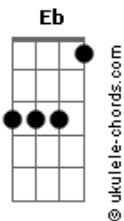

Guns N' Roses - Perfect Crime

Tom: C

Guitar solo:

Intro:
Rhy.Fig.1(Gtr.1)

Rhy.Fig.1A(Gtr.2)

[1st verse]
[2nd verse]
1st chorus:

C Bb G A G Bb G A G C Bb G
per - fect crime god damn it it's a per - fect crime

A G Bb G A G C Bb G A G Bb G A G C Bb G
moth-er fuck-er it's a per - fect crime i said it's
per - fect

[bridge]

2nd chorus:

C Bb G A G Bb G A G C Bb G A G Bb G A G
C

bad side of me don't fuck wit'da bad side o' me stay a -
way from the
bad

Bb G A G Bb G A G C Bb F
side o' me don't fuck wit' da bad side

[half time]

Acordes

[3rd verse]
3rd chorus:

C Bb G A G Bb G A G C
won't ya let me be moth-er fuck-er just let me be

A G Bb G A G C Bb G A G C G
god damn it better let me be don't ya know ya better let me
be

C Bb G A G Bb G A G C Bb G
per - fect crime god damn it it's a per - fect crime

A G Bb G A G C Bb G A G Bb G A G C Bb G
moth-er fuck-er it's a per - fect crime don't cha know it's a
per - fect crime

Chords used: