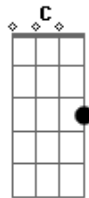

Guns N' Roses - Perfect Crime

Tom: C

Guitar solo:

Intro:
Rhy.Fig.1(Gtr.1)

Rhy.Fig.1A(Gtr.2)

[1st verse]
[2nd verse]
1st chorus:

C Bb G A G Bb G A G C Bb G
per - fect crime god damn it it's a per - fect crime

A G Bb G A G C Bb G A G Bb G A G C Bb G
moth-er fuck-er it's a per - fect crime i said it's
per - fect

[bridge]

2nd chorus:

C Bb G A G Bb G A G C Bb G A G Bb G A G
C

bad side of me don't fuck wit'da bad side o' me stay a -
way from the
bad

Bb G A G Bb G A G C Bb F
side o' me don't fuck wit' da bad side

[half time]

Acordes

© ukulele-chords.com