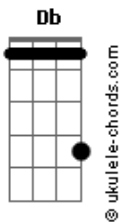

Guns N' Roses - Perfect Crime

Tom: C

Guitar solo:

Intro:
Rhy.Fig.1(Gtr.1)

Rhy.Fig.1A(Gtr.2)

[1st verse]
[2nd verse]
1st chorus:

C Bb G A G Bb G A G C Bb G
per - fect crime god damn it it's a per - fect crime

A G Bb G A G C Bb G A G Bb G A G C Bb G
moth-er fuck-er it's a per - fect crime i said it's
per - fect

[bridge]

2nd chorus:

C Bb G A G Bb G A G C Bb G A G Bb G A G
C

bad side of me don't fuck wit'da bad side o' me stay a -
way from the
bad

Bb G A G Bb G A G C Bb F
side o' me don't fuck wit' da bad side

[half time]

Acordes

[3rd verse]
3rd chorus:

C Bb G A G Bb G A G C
won't ya let me be moth-er fuck-er just let me be

A G Bb G A G C Bb G A G C G
god damn it better let me be don't ya know ya better let me
be

C Bb G A G Bb G A G C Bb G
per - fect crime god damn it it's a per - fect crime

A G Bb G A G C Bb G A G Bb G A G C Bb G
moth-er fuck-er it's a per - fect crime don't cha know it's a
per - fect crime

Chords used:

- E = x799xx
- A = x022xx
- Ab = 466xxx
- B = x244x
- Eb = x688xx
- G = x101212xx
- C = x355x
- Bb = x133xx
- Db = x466xx