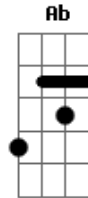

© ukulele-chords.com