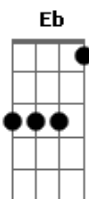

Guns N' Roses - Perfect Crime

Tom: C

Guitar solo:

Intro:
Rhy.Fig.1(Gtr.1)

Rhy.Fig.1A(Gtr.2)

[1st verse]
[2nd verse]
1st chorus:

C Bb G A G Bb G A G C Bb G
per - fect crime god damn it it's a per - fect crime

A G Bb G A G C Bb G A G Bb G A G C Bb G
moth-er fuck-er it's a per - fect crime i said it's
per - fect

[bridge]

2nd chorus:

C Bb G A G Bb G A G C Bb G A G Bb G A G
C

bad side of me don't fuck wit'da bad side o' me stay a -
way from the
bad

© ukulele-chords.com

© ukulele-chords.com

© ukulele-chords.com

© ukulele-chords.com

© ukulele-chords.com

[3rd verse]
3rd chorus:

C Bb G A G Bb G A G C
won't ya let me be moth-er fuck-er just let me be

A G Bb G A G C Bb G A G C G
god damn it better let me be don't ya know ya better let me
be

C Bb G A G Bb G A G C Bb G
per - fect crime god damn it it's a per - fect crime

A G Bb G A G C Bb G A G Bb G A G C Bb G
moth-er fuck-er it's a per - fect crime don't cha know it's a
per - fect crime

Chords used: