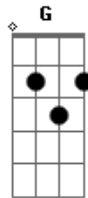

© ukulele-chords.com