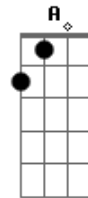

A G Bb G A G C Bb G A G Bb G A G C Bb G
moth-er fuck-er it's a per - fect crime i said it's
per - fect

[bridge]

2nd chorus:

C Bb G A G Bb G A G C Bb G A G Bb G A G
C

bad side of me don't fuck wit'da bad side o' me stay a -
way from the
bad

Bb G A G Bb G A G C Bb F
side o' me don't fuck wit' da bad side

[half time]

Acordes

© ukulele-chords.com

© ukulele-chords.com

© ukulele-chords.com

© ukulele-chords.com

© ukulele-chords.com