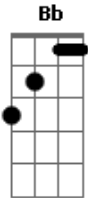

© ukulele-chords.com