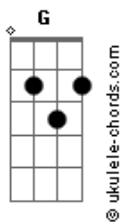

Guns N' Roses - Perfect Crime

Tom: C

Guitar solo:

Intro:
Rhy.Fig.1(Gtr.1)

Rhy.Fig.1A(Gtr.2)

[1st verse]
[2nd verse]
1st chorus:

C Bb G A G Bb G A G C Bb G
per - fect crime god damn it it's a per - fect crime

A G Bb G A G C Bb G A G Bb G A G C Bb G
moth-er fuck-er it's a per - fect crime i said it's
per - fect

[bridge]

2nd chorus:

C Bb G A G Bb G A G C Bb G A G Bb G A G
C

bad side of me don't fuck wit'da bad side o' me stay a -
way from the
bad

Bb G A G Bb G A G C Bb F
side o' me don't fuck wit' da bad side

[half time]

Acordes

[3rd verse]
3rd chorus:

C Bb G A G Bb G A G C
won't ya let me be moth-er fuck-er just let me be

A G Bb G A G C Bb G A G C G
god damn it better let me be don't ya know ya better let me
be

C Bb G A G Bb G A G C Bb G
per - fect crime god damn it it's a per - fect crime

A G Bb G A G C Bb G A G Bb G A G C Bb G
moth-er fuck-er it's a per - fect crime don't cha know it's a
per - fect crime

Chords used:

- E = x799xx
- A = x022xx
- Ab = 466xxx
- B = x244x
- Eb = x688xx
- G = x101212xx
- C = x355x
- Bb = x133xx
- Db = x466xx