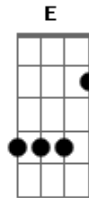

© ukulele-chords.com