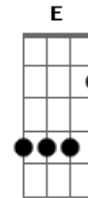

Guns N' Roses - Perfect Crime

Tom: C

Guitar solo:

Intro:
Rhy.Fig.1(Gtr.1)

Rhy.Fig.1A(Gtr.2)

[1st verse]
[2nd verse]
1st chorus:

C Bb G A G Bb G A G C Bb G
per - fect crime god damn it it's a per - fect crime

A G Bb G A G C Bb G A G Bb G A G C Bb G
moth-er fuck-er it's a per - fect crime i said it's
per - fect

[bridge]

2nd chorus:

C Bb G A G Bb G A G C Bb G A G Bb G A G
C

bad side of me don't fuck wit'da bad side o' me stay a -
way from the
bad

Bb G A G Bb G A G C Bb F
side o' me don't fuck wit' da bad side

[half time]

Acordes

© ukulele-chords.com

© ukulele-chords.com

© ukulele-chords.com

© ukulele-chords.com

© ukulele-chords.com