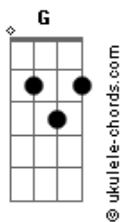

Guns N' Roses - Perfect Crime

Tom: C

Guitar solo:

Intro:
Rhy.Fig.1(Gtr.1)

Rhy.Fig.1A(Gtr.2)

[1st verse]
[2nd verse]
1st chorus:

C Bb G A G Bb G A G C Bb G
per - fect crime god damn it it's a per - fect crime

A G Bb G A G C Bb G A G Bb G A G C Bb G
moth-er fuck-er it's a per - fect crime i said it's
per - fect

[bridge]

2nd chorus:

C Bb G A G Bb G A G C Bb G A G Bb G A G
C

bad side of me don't fuck wit'da bad side o' me stay a -
way from the
bad

Bb G A G Bb G A G C Bb F
side o' me don't fuck wit' da bad side

[half time]

Acordes

[3rd verse]
3rd chorus:

C Bb G A G Bb G A G C
won't ya let me be moth-er fuck-er just let me be

A G Bb G A G C Bb G A G C G
god damn it better let me be don't ya know ya better let me
be