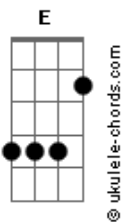

Guns N' Roses - Perfect Crime

Tom: C

Guitar solo:

Intro:
Rhy.Fig.1(Gtr.1)

Rhy.Fig.1A(Gtr.2)

[1st verse]
[2nd verse]
1st chorus:

C Bb G A G Bb G A G C Bb G
per - fect crime god damn it it's a per - fect crime

A G Bb G A G C Bb G A G Bb G A G C Bb G
moth-er fuck-er it's a per - fect crime i said it's
per - fect

[bridge]

2nd chorus:

C Bb G A G Bb G A G C Bb G A G Bb G A G
C

bad side of me don't fuck wit'da bad side o' me stay a -
way from the
bad

Bb G A G Bb G A G C Bb F
side o' me don't fuck wit' da bad side

[half time]

Acordes

[3rd verse]
3rd chorus:

C Bb G A G Bb G A G C
won't ya let me be moth-er fuck-er just let me be

A G Bb G A G C Bb G A G C G
god damn it better let me be don't ya know ya better let me
be

C Bb G A G Bb G A G C Bb G
per - fect crime god damn it it's a per - fect crime

A G Bb G A G C Bb G A G Bb G A G C Bb G
moth-er fuck-er it's a per - fect crime don't cha know it's a
per - fect crime

Chords used: