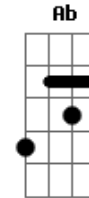

© ukulele-chords.com