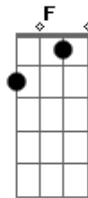

© ukulele-chords.com