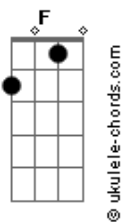

Guns N' Roses - Perfect Crime

Tom: C

Guitar solo:

Intro:
Rhy.Fig.1(Gtr.1)

Rhy.Fig.1A(Gtr.2)

[1st verse]
[2nd verse]
1st chorus:

C Bb G A G Bb G A G C Bb G
per - fect crime god damn it it's a per - fect crime

A G Bb G A G C Bb G A G Bb G A G C Bb G
moth-er fuck-er it's a per - fect crime i said it's
per - fect

[bridge]

2nd chorus:

C Bb G A G Bb G A G C Bb G A G Bb G A G
C

bad side of me don't fuck wit'da bad side o' me stay a -
way from the
bad

Bb G A G Bb G A G C Bb F
side o' me don't fuck wit' da bad side

[half time]

Acordes

[3rd verse]
3rd chorus:

C Bb G A G Bb G A G C
won't ya let me be moth-er fuck-er just let me be

A G Bb G A G C Bb G A G C G
god damn it better let me be don't ya know ya better let me
be

C Bb G A G Bb G A G C Bb G
per - fect crime god damn it it's a per - fect crime

A G Bb G A G C Bb G A G Bb G A G C Bb G
moth-er fuck-er it's a per - fect crime don't cha know it's a
per - fect crime

Chords used:

- E = x799xx
- A = x022xx
- Ab = 466xxx
- B = x244x
- Eb = x688xx
- G = x101212xx
- C = x355x
- Bb = x133xx
- Db = x466xx