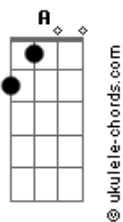

Guns N' Roses - Perfect Crime

Tom: C

Guitar solo:

Intro:
Rhy.Fig.1(Gtr.1)

Rhy.Fig.1A(Gtr.2)

[1st verse]
[2nd verse]
1st chorus:

C Bb G A G Bb G A G C Bb G
per - fect crime god damn it it's a per - fect crime

A G Bb G A G C Bb G A G Bb G A G C Bb G
moth-er fuck-er it's a per - fect crime i said it's
per - fect

[bridge]

2nd chorus:

C Bb G A G Bb G A G C Bb G A G Bb G A G
C

bad side of me don't fuck wit'da bad side o' me stay a -
way from the
bad

Bb G A G Bb G A G C Bb F
side o' me don't fuck wit' da bad side

[half time]

Acordes

[3rd verse]
3rd chorus:

C Bb G A G Bb G A G C
won't ya let me be moth-er fuck-er just let me be

A G Bb G A G C Bb G A G C G
god damn it better let me be don't ya know ya better let me
be

C Bb G A G Bb G A G C Bb G
per - fect crime god damn it it's a per - fect crime

A G Bb G A G C Bb G A G Bb G A G C Bb G
moth-er fuck-er it's a per - fect crime don't cha know it's a
per - fect crime

Chords used:

- E = x799xx
- A = x022xx
- Ab = 466xxx
- B = x244x
- Eb = x688xx
- G = x101212xx
- C = x355x
- Bb = x133xx
- Db = x466xx