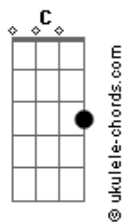

Guns N' Roses - Perfect Crime

Tom: C

Guitar solo:

Intro:
Rhy.Fig.1(Gtr.1)

Rhy.Fig.1A(Gtr.2)

[1st verse]
[2nd verse]
1st chorus:

C Bb G A G Bb G A G C Bb G
per - fect crime god damn it it's a per - fect crime

A G Bb G A G C Bb G A G Bb G A G C Bb G
moth-er fuck-er it's a per - fect crime i said it's
per - fect

[bridge]

2nd chorus:

C Bb G A G Bb G A G C Bb G A G Bb G A G
C

bad side of me don't fuck wit'da bad side o' me stay a -
way from the
bad

Bb G A G Bb G A G C Bb F
side o' me don't fuck wit' da bad side

[half time]

Acordes

[3rd verse]
3rd chorus:

C Bb G A G Bb G A G C
won't ya let me be moth-er fuck-er just let me be

A G Bb G A G C Bb G A G C G
god damn it better let me be don't ya know ya better let me
be

C Bb G A G Bb G A G C Bb G
per - fect crime god damn it it's a per - fect crime

A G Bb G A G C Bb G A G Bb G A G C Bb G
moth-er fuck-er it's a per - fect crime don't cha know it's a
per - fect crime

Chords used:

- E = x799xx
- A = x022xx
- Ab = 466xxx
- B = x244x
- Eb = x688xx
- G = x101212xx
- C = x355x
- Bb = x133xx
- Db = x466xx