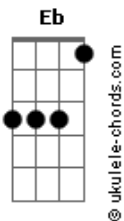

Guns N' Roses - Perfect Crime

Tom: C

Guitar solo:

Intro:
Rhy.Fig.1(Gtr.1)

Rhy.Fig.1A(Gtr.2)

[1st verse]
[2nd verse]
1st chorus:

C Bb G A G Bb G A G C Bb G
per - fect crime god damn it it's a per - fect crime

A G Bb G A G C Bb G A G Bb G A G C Bb G
moth-er fuck-er it's a per - fect crime i said it's
per - fect

[bridge]

2nd chorus:

C Bb G A G Bb G A G C Bb G A G Bb G A G
C

bad side of me don't fuck wit'da bad side o' me stay a -
way from the
bad

Bb G A G Bb G A G C Bb F
side o' me don't fuck wit' da bad side

[half time]

Acordes

[3rd verse]
3rd chorus:

C Bb G A G Bb G A G C
won't ya let me be moth-er fuck-er just let me be

A G Bb G A G C Bb G A G C G
god damn it better let me be don't ya know ya better let me
be

C Bb G A G Bb G A G C Bb G
per - fect crime god damn it it's a per - fect crime

A G Bb G A G C Bb G A G Bb G A G C Bb G
moth-er fuck-er it's a per - fect crime don't cha know it's a
per - fect crime

Chords used:

- E = x799xx
- A = x022xx
- Ab = 466xxx
- B = x244x
- Eb = x688xx
- G = x101212xx
- C = x355x
- Bb = x133xx
- Db = x466xx