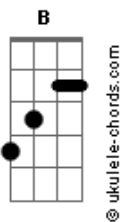

Guns N' Roses - Perfect Crime

Tom: C

Guitar solo:

Intro:
Rhy.Fig.1(Gtr.1)

Rhy.Fig.1A(Gtr.2)

[1st verse]
[2nd verse]
1st chorus:

C Bb G A G Bb G A G C Bb G
per - fect crime god damn it it's a per - fect crime

A G Bb G A G C Bb G A G Bb G A G C Bb G
moth-er fuck-er it's a per - fect crime i said it's
per - fect

[bridge]

2nd chorus:

C Bb G A G Bb G A G C Bb G A G Bb G A G
C

bad side of me don't fuck wit'da bad side o' me stay a -
way from the
bad

Bb G A G Bb G A G C Bb F
side o' me don't fuck wit' da bad side

[half time]

Acordes

[3rd verse]
3rd chorus:

C Bb G A G Bb G A G C
won't ya let me be moth-er fuck-er just let me be

A G Bb G A G C Bb G A G C G
god damn it better let me be don't ya know ya better let me
be

C Bb G A G Bb G A G C Bb G
per - fect crime god damn it it's a per - fect crime

A G Bb G A G C Bb G A G Bb G A G C Bb G
moth-er fuck-er it's a per - fect crime don't cha know it's a
per - fect crime

Chords used:

- E = x799xx
- A = x022xx
- Ab = 466xxx
- B = x244x
- Eb = x688xx
- G = x101212xx
- C = x355x
- Bb = x133xx
- Db = x466xx