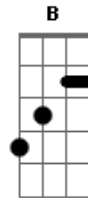

© ukulele-chords.com