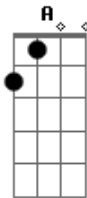

© ukulele-chords.com