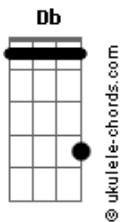

Guns N' Roses - Perfect Crime

Tom: C

Guitar solo:

Intro:
Rhy.Fig.1(Gtr.1)

Rhy.Fig.1A(Gtr.2)

[1st verse]
[2nd verse]
1st chorus:

C Bb G A G Bb G A G C Bb G
per - fect crime god damn it it's a per - fect crime

A G Bb G A G C Bb G A G Bb G A G C Bb G
moth-er fuck-er it's a per - fect crime i said it's
per - fect

[bridge]

2nd chorus:

C Bb G A G Bb G A G C Bb G A G Bb G A G
C

bad side of me don't fuck wit'da bad side o' me stay a -
way from the
bad

Bb G A G Bb G A G C Bb F
side o' me don't fuck wit' da bad side

[half time]

Acordes

[3rd verse]
3rd chorus:

C Bb G A G Bb G A G C
won't ya let me be moth-er fuck-er just let me be

A G Bb G A G C Bb G A G C G
god damn it better let me be don't ya know ya better let me
be