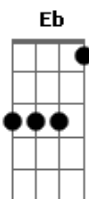

© ukulele-chords.com

[3rd verse]
3rd chorus:

C Bb G A G Bb G A G C
won't ya let me be moth-er fuck-er just let me be

A G Bb G A G C Bb G A G C G
god damn it better let me be don't ya know ya better let me
be

C Bb G A G Bb G A G C Bb G
per - fect crime god damn it it's a per - fect crime

A G Bb G A G C Bb G A G Bb G A G C Bb G
moth-er fuck-er it's a per - fect crime don't cha know it's a
per - fect crime

Chords used:

- E = x799xx
- A = x022xx
- Ab = 466xxx
- B = x244x
- Eb = x688xx
- G = x101212xx
- C = x355x
- Bb = x133xx
- Db = x466xx