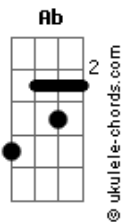

Guns N' Roses - Perfect Crime

Tom: C

Guitar solo:

Intro:
Rhy.Fig.1(Gtr.1)

Rhy.Fig.1A(Gtr.2)

[1st verse]
[2nd verse]
1st chorus:

C Bb G A G Bb G A G C Bb G
per - fect crime god damn it it's a per - fect crime

A G Bb G A G C Bb G A G Bb G A G C Bb G
moth-er fuck-er it's a per - fect crime i said it's
per - fect

[bridge]

2nd chorus:

C Bb G A G Bb G A G C Bb G A G Bb G A G
C

bad side of me don't fuck wit'da bad side o' me stay a -
way from the
bad

Bb G A G Bb G A G C Bb F
side o' me don't fuck wit' da bad side

[half time]

Acordes

[3rd verse]
3rd chorus:

C Bb G A G Bb G A G C
won't ya let me be moth-er fuck-er just let me be

A G Bb G A G C Bb G A G C G
god damn it better let me be don't ya know ya better let me
be