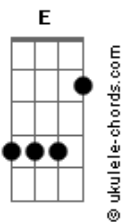

Guns N' Roses - Perfect Crime

Tom: C

Guitar solo:

Intro:
Rhy.Fig.1(Gtr.1)

Rhy.Fig.1A(Gtr.2)

[1st verse]
[2nd verse]
1st chorus:

C Bb G A G Bb G A G C Bb G
per - fect crime god damn it it's a per - fect crime

A G Bb G A G C Bb G A G Bb G A G C Bb G
moth-er fuck-er it's a per - fect crime i said it's
per - fect

[bridge]

2nd chorus:

C Bb G A G Bb G A G C Bb G A G Bb G A G
C

bad side of me don't fuck wit'da bad side o' me stay a -
way from the
bad

Bb G A G Bb G A G C Bb F
side o' me don't fuck wit' da bad side

[half time]

Acordes

[3rd verse]
3rd chorus:

C Bb G A G Bb G A G C
won't ya let me be moth-er fuck-er just let me be

A G Bb G A G C Bb G A G C G
god damn it better let me be don't ya know ya better let me
be

C Bb G A G Bb G A G C Bb G
per - fect crime god damn it it's a per - fect crime

A G Bb G A G C Bb G A G Bb G A G C Bb G
moth-er fuck-er it's a per - fect crime don't cha know it's a
per - fect crime

Chords used:

- E = x799xx
- A = x022xx
- Ab = 466xxx
- B = x244x
- Eb = x688xx
- G = x101212xx
- C = x355x
- Bb = x133xx
- Db = x466xx