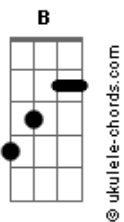

Guns N' Roses - Perfect Crime

Tom: C

Guitar solo:

Intro:
Rhy.Fig.1(Gtr.1)

Rhy.Fig.1A(Gtr.2)

[1st verse]
[2nd verse]
1st chorus:

C Bb G A G Bb G A G C Bb G
per - fect crime god damn it it's a per - fect crime

A G Bb G A G C Bb G A G Bb G A G C Bb G
moth-er fuck-er it's a per - fect crime i said it's
per - fect

[bridge]

2nd chorus:

C Bb G A G Bb G A G C Bb G A G Bb G A G
C

bad side of me don't fuck wit'da bad side o' me stay a -
way from the
bad

Bb G A G Bb G A G C Bb F
side o' me don't fuck wit' da bad side

[half time]

Acordes

[3rd verse]
3rd chorus:

C Bb G A G Bb G A G C
won't ya let me be moth-er fuck-er just let me be

A G Bb G A G C Bb G A G C G
god damn it better let me be don't ya know ya better let me
be

C Bb G A G Bb G A G C Bb G
per - fect crime god damn it it's a per - fect crime

A G Bb G A G C Bb G A G Bb G A G C Bb G
moth-er fuck-er it's a per - fect crime don't cha know it's a
per - fect crime

Chords used: