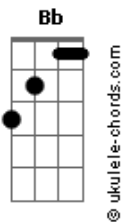

Guns N' Roses - Perfect Crime

Tom: C

Guitar solo:

Intro:
Rhy.Fig.1(Gtr.1)

Rhy.Fig.1A(Gtr.2)

[1st verse]
[2nd verse]
1st chorus:

C Bb G A G Bb G A G C Bb G
per - fect crime god damn it it's a per - fect crime

A G Bb G A G C Bb G A G Bb G A G C Bb G
moth-er fuck-er it's a per - fect crime i said it's
per - fect

[bridge]

2nd chorus:

C Bb G A G Bb G A G C Bb G A G Bb G A G
C

bad side of me don't fuck wit'da bad side o' me stay a -
way from the
bad

Bb G A G Bb G A G C Bb F
side o' me don't fuck wit' da bad side

[half time]

Acordes

[3rd verse]
3rd chorus:

C Bb G A G Bb G A G C
won't ya let me be moth-er fuck-er just let me be

A G Bb G A G C Bb G A G C G
god damn it better let me be don't ya know ya better let me
be

C Bb G A G Bb G A G C Bb G
per - fect crime god damn it it's a per - fect crime

A G Bb G A G C Bb G A G Bb G A G C Bb G
moth-er fuck-er it's a per - fect crime don't cha know it's a
per - fect crime

Chords used:

- E = x799xx
- A = x022xx
- Ab = 466xxx
- B = x244x
- Eb = x688xx
- G = x101212xx
- C = x355x
- Bb = x133xx
- Db = x466xx