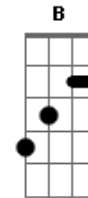

© ukulele-chords.com