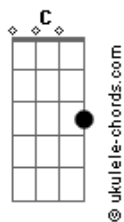

Guns N' Roses - Perfect Crime

Tom: C

Guitar solo:

Intro:
Rhy.Fig.1(Gtr.1)

Rhy.Fig.1A(Gtr.2)

[1st verse]
[2nd verse]
1st chorus:

C Bb G A G Bb G A G C Bb G
per - fect crime god damn it it's a per - fect crime

A G Bb G A G C Bb G A G Bb G A G C Bb G
moth-er fuck-er it's a per - fect crime i said it's
per - fect

[bridge]

2nd chorus:

C Bb G A G Bb G A G C Bb G A G Bb G A G
C

bad side of me don't fuck wit'da bad side o' me stay a -
way from the
bad

Bb G A G Bb G A G C Bb F
side o' me don't fuck wit' da bad side

[half time]

Acordes

[3rd verse]
3rd chorus:

C Bb G A G Bb G A G C
won't ya let me be moth-er fuck-er just let me be

A G Bb G A G C Bb G A G C G
god damn it better let me be don't ya know ya better let me
be