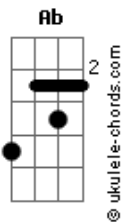

Guns N' Roses - Perfect Crime

Tom: C

Guitar solo:

Intro:
Rhy.Fig.1(Gtr.1)

Rhy.Fig.1A(Gtr.2)

[1st verse]
[2nd verse]
1st chorus:

C Bb G A G Bb G A G C Bb G
per - fect crime god damn it it's a per - fect crime

A G Bb G A G C Bb G A G Bb G A G C Bb G
moth-er fuck-er it's a per - fect crime i said it's
per - fect

[bridge]

2nd chorus:

C Bb G A G Bb G A G C Bb G A G Bb G A G
C

bad side of me don't fuck wit'da bad side o' me stay a -
way from the
bad

Bb G A G Bb G A G C Bb F
side o' me don't fuck wit' da bad side

[half time]

Acordes

[3rd verse]
3rd chorus:

C Bb G A G Bb G A G C
won't ya let me be moth-er fuck-er just let me be

A G Bb G A G C Bb G A G C G
god damn it better let me be don't ya know ya better let me
be

C Bb G A G Bb G A G C Bb G
per - fect crime god damn it it's a per - fect crime

A G Bb G A G C Bb G A G Bb G A G C Bb G
moth-er fuck-er it's a per - fect crime don't cha know it's a
per - fect crime

Chords used:

- E = x799xx
- A = x022xx
- Ab = 466xxx
- B = x244x
- Eb = x688xx
- G = x101212xx
- C = x355x
- Bb = x133xx
- Db = x466xx