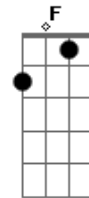

A G Bb G A G C Bb G A G Bb G A G C Bb G
moth-er fuck-er it's a per - fect crime i said it's
per - fect

[bridge]

2nd chorus:

C Bb G A G Bb G A G C Bb G A G Bb G A G
C

bad side of me don't fuck wit'da bad side o' me stay a -
way from the
bad

Bb G A G Bb G A G C Bb F
side o' me don't fuck wit' da bad side

[half time]

Acordes

© ukulele-chords.com

© ukulele-chords.com

© ukulele-chords.com

© ukulele-chords.com

© ukulele-chords.com