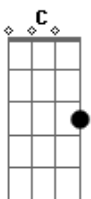

(refrão)

C Said, woman, take it slow
C Em And it'll work itself out fine
C G D All we need is just a little patience
C G Said, sugar, make it slow
C Em And we'll come together fine
C G D All we need is just a little patience

Patience...

(segunda parte)

C I sit here on the stairs
G Cause I'd rather be alone
A7 D If I can't have you right now I'll wait dear
C Sometimes I get so tense
G But I can't speed up the time
A7 But you know love
D There's one more thing to consider

(refrão)

C Said woman take it slow
C Em And things will be just fine
C G D

You and I'll just use a little patience
C G Said sugar take the time

C Em Cause the lights are shining bright
C G D You and I've got what it takes to make it
We won't fake it

Oh, I'll never break it

Cause I can't take it

(base solo)

C G C Em C G D (2x)

(terceira parte)

D D G (2x)
D D G D D G Little patience
D D G Need a little patience
D D G Just a little patience

D D I've been walking the streets tonight

G Just trying to get it right

D D It's hard to see with so many around
G

You know, I don't like being stuck in the crowd

D D And the streets don't change but baby the names
G

I ain't got time for the game

D D Cause I need you

D G Yeah but I need you

F Oh, I need you

G Oh, I need you

D D G D Oh, this time...

(parte cantada durante a terceira parte)

Some more patience, yeah...
Need some patience
Could use some patience
Gotta have some patience
All it takes is patience
Just a little patience
Is all you need

Acordes

© ukulele-chords.com