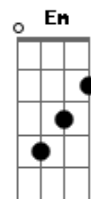

© ukulele-chords.com