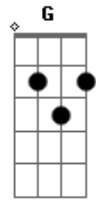

© ukulele-chords.com