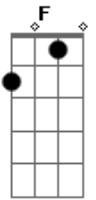

© ukulele-chords.com