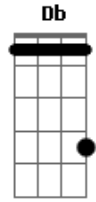

Base Solo: C G C Em C G
 D D D D D D D
 C G C Em C G
 D D D D D D D (4x)
 (Violão 2)

Solo:

Terceira parte:

(D D G) (2x)
 D D G D D G
 Little patience
 D G
 Need a little patience
 D G
 Just a little patience
 D D
 I've been walking the streets tonight
 G Just trying to get it right
 D D
 It's hard to see with so many around
 G You know, I don't like being stuck in the crowd
 D D
 And the streets don't change but baby the names
 G I ain't got time for the game

Cause I need you
Yeah but I need you
Oh, I need you

Oh, I need you
Oh, this time...
(Violão 2)

Frases Finais:

Acordes

© ukulele-chords.com

© ukulele-chords.com

© ukulele-chords.com

© ukulele-chords.com