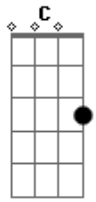

Segunda Parte:

C I sit here on the stairs
 G Cause I'd rather be alone
 A D If I can't have you right now I'll wait dear
 C Sometimes I get so tense
 G But I can't speed up the time
 A But you know love
 D There's one more thing to consider

Base Solo: C G C Em C G
 D D D D D D D
 C G C Em C G
 D D D D D D D (4x)
 (Violão 2)

Solo:

Terceira parte:

(D D G) (2x)
 D D G D D G
 Little patience
 D G
 Need a little patience
 D G
 Just a little patience
 D D
 I've been walking the streets tonight
 G Just trying to get it right
 D D
 It's hard to see with so many around
 G You know, I don't like being stuck in the crowd
 D D
 And the streets don't change but baby the names
 G I ain't got time for the game

Cause I need you
Yeah but I need you
Oh, I need you

Oh, I need you
Oh, this time...
(Violão 2)

Frases Finais:

Acordes

© ukulele-chords.com

© ukulele-chords.com

© ukulele-chords.com

© ukulele-chords.com