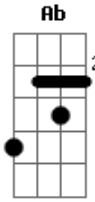

Guns N' Roses - Patience

Tom: C

Afinação: Eb Ab Db Gb Bb Eb
 Intro: C G A D (2x)
 C G C Em C G D
 (Violão 1)

(Violão 2)
 Intro: C G A D

Solo:

Dedilhado: C G Em D

Primeira Parte:

C Shed a tear cause I'm missing you
 G I'm still alright to smile
 A Girl I think about you every day now
 C Was a time when I wasn't sure
 G But you set my mind at easy
 A There is no doubt you're in my heart now

Segunda Parte:

C I sit here on the stairs
 G Cause I'd rather be alone
 A D If I can't have you right now I'll wait dear
 C Sometimes I get so tense
 G But I can't speed up the time
 A But you know love
 D There's one more thing to consider

Base Solo: C G C Em C G
 D D D D D D D
 C G C Em C G
 D D D D D D D (4x)
 (Violão 2)

Solo:

Terceira parte:

(D D G) (2x)
 D D G D D G
 Little patience
 D G
 Need a little patience
 D G
 Just a little patience
 D D
 I've been walking the streets tonight
 G Just trying to get it right
 D D
 It's hard to see with so many around
 G You know, I don't like being stuck in the crowd
 D D
 And the streets don't change but baby the names
 G I ain't got time for the game

Cause I need you
Yeah but I need you
Oh, I need you

Oh, I need you
Oh, this time...
(Violão 2)

Frases Finais:

Acordes

© ukulele-chords.com

© ukulele-chords.com

© ukulele-chords.com

© ukulele-chords.com