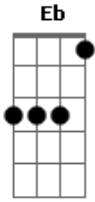

Guns N' Roses - Patience

Tom: C

Afinação: Eb Ab Db Gb Bb Eb
 Intro: C G A D (2x)
 C G C Em C G D
 (Violão 1)

(Violão 2)
 Intro: C G A D

Solo:

Dedilhado: C G Em D

Primeira Parte:

C Shed a tear cause I'm missing you
 G I'm still alright to smile
 A Girl I think about you every day now
 C Was a time when I wasn't sure
 G But you set my mind at easy
 A There is no doubt you're in my heart now

Segunda Parte:

C I sit here on the stairs
 G Cause I'd rather be alone
 A D If I can't have you right now I'll wait dear
 C Sometimes I get so tense
 G But I can't speed up the time
 A But you know love
 D There's one more thing to consider

Base Solo: C G C Em C G
 D D D D D D D
 C G C Em C G
 D D D D D D D (4x)
 (Violão 2)

Solo:

Terceira parte:

(D D G) (2x)
 D D G D D G
 Little patience
 D G
 Need a little patience
 D G
 Just a little patience
 D D
 I've been walking the streets tonight
 G Just trying to get it right
 D D
 It's hard to see with so many around
 G You know, I don't like being stuck in the crowd
 D D
 And the streets don't change but baby the names
 G I ain't got time for the game

Cause I need you
Yeah but I need you
Oh, I need you

Oh, I need you
Oh, this time...
(Violão 2)

Frases Finais:

Acordes

© ukulele-chords.com

© ukulele-chords.com

© ukulele-chords.com

© ukulele-chords.com