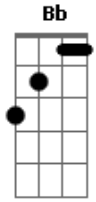

© ukulele-chords.com