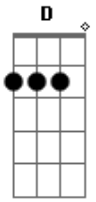

Cause I need you
Yeah but I need you
Oh, I need you

Oh, I need you
Oh, this time...
(Violão 2)

Frases Finais:

Acordes

© ukulele-chords.com