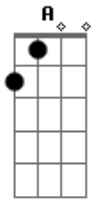

© ukulele-chords.com