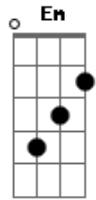

© ukulele-chords.com