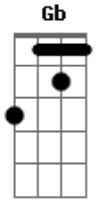

© ukulele-chords.com