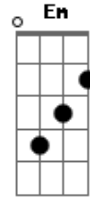

© ukulele-chords.com