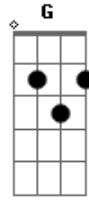

© ukulele-chords.com