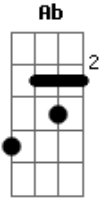

© ukulele-chords.com