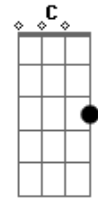

© ukulele-chords.com