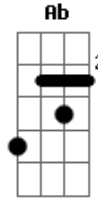

© ukulele-chords.com