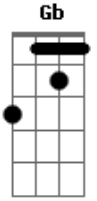

© ukulele-chords.com