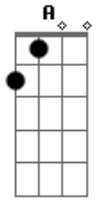

I never though this culd happen to me,

A B Dbm
all we said is washing machine,

A B Dbm

I don't deserve somebody insane,

A B Dbm
I never, never be too late

Chords

D=x577xx B=x244xx E=022xxx A=x022xx
C=x355xx F#=244xxx G#=466xxx C#=x46654

Acordes

© ukulele-chords.com