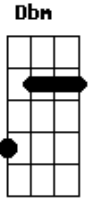

© ukulele-chords.com