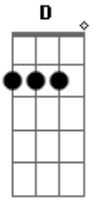

© ukulele-chords.com