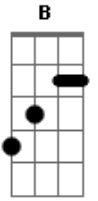

© ukulele-chords.com