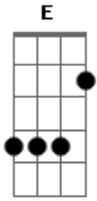

© ukulele-chords.com