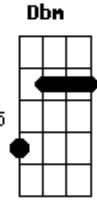

© ukulele-chords.com