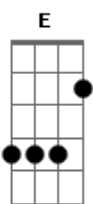

Guns N' Roses - Mama Kin

Tom: **D**

Intro

For the verses you play: (thanks Monica)

Chorus Keepin' touch with mama kin...

Chords:
First verse:

E **B** **A** **E**
it ain't easy livin' like a gypsy tell ya honey how it feels

E **B** **A**
E
i've been dreaming floatin' down stream and losin' touch with
all that's real

B **A** **E**
whole lotta lover keepin' under cover never knowin' where you
been

E **B** **A**
oo yeah you've been fadin' always out paradin' keep in touch
with mama

E **Gb** **G** **Ab** **A** **E** **A**
kin you always got your tail on the wag spittin'
fire from your

E **Gb** **G** **Ab** **A** **E**
mouth just like a drag - on you act like a perpetual
drag

Gb
you better check it out cause someday soon you'll have to
climb back on the

B
wag - on.

Guitar solo:

Chords used : **E** => X799XX **B** => 799XXX **Gb** => 244XXX **G** =>
355XXX **Ab** => 466XXX

Acordes

© ukulele-chords.com

© ukulele-chords.com

© ukulele-chords.com

© ukulele-chords.com