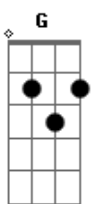

© ukulele-chords.com