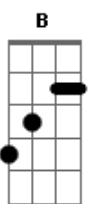

Guns N' Roses - Mama Kin

Tom: **D**

Intro

For the verses you play: (thanks Monica)

Chorus Keepin' touch with mama kin...

Chords:
First verse:

E **B** **A** **E**
it ain't easy livin' like a gypsy tell ya honey how it feels

E **B** **A**
E
i've been dreaming floatin' down stream and losin' touch with
all that's real

B **A** **E**
whole lotta lover keepin' under cover never knowin' where you
been

E **B** **A**
oo yeah you've been fadin' always out paradin' keep in touch
with mama

E **Gb** **G** **Ab** **A** **E** **A**
kin you always got your tail on the wag spittin'
fire from your

E **Gb** **G** **Ab** **A** **E**
mouth just like a drag - on you act like a perpetual
drag

Gb
you better check it out cause someday soon you'll have to
climb back on the

B
wag - on.

Guitar solo:

Chords used : **E** => X799XX **B** => 799XXX **Gb** => 244XXX **G** =>
355XXX **Ab** => 466XXX

Acordes

© ukulele-chords.com

© ukulele-chords.com

© ukulele-chords.com

© ukulele-chords.com