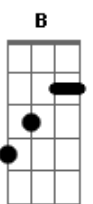

Guns N' Roses - Mama Kin

Tom: **D**

Intro

For the verses you play: (thanks Monica)

Chorus Keepin' touch with mama kin...

Chords:
First verse:

E **B** **A** **E**
it ain't easy livin' like a gypsy tell ya honey how it feels

E **B** **A**
E
i've been dreaming floatin' down stream and losin' touch with all that's real

B **A** **E**
whole lotta lover keepin' under cover never knowin' where you been

E **B** **A**
oo yeah you've been fadin' always out paradin' keep in touch with mama

E **Gb** **G** **Ab** **A** **E** **A**
kin you always got your tail on the wag spittin' fire from your

E **Gb** **G** **Ab** **A** **E**
mouth just like a drag - on you act like a perpetual drag

Gb
you better check it out cause someday soon you'll have to climb back on the

B
wag - on.

Guitar solo:

Chords used : **E** => X799XX **B** => 799XXX **Gb** => 244XXX **G** => 355XXX **Ab** => 466XXX

Acordes

© ukulele-chords.com

© ukulele-chords.com

© ukulele-chords.com

© ukulele-chords.com