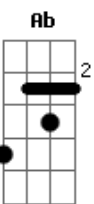

© ukulele-chords.com