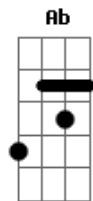

© ukulele-chords.com