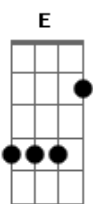

Guns N' Roses - Mama Kin

Tom: **D**

Intro

For the verses you play: (thanks Monica)

Chorus Keepin' touch with mama kin...

Chords:
First verse:

E **B** **A** **E**
it ain't easy livin' like a gypsy tell ya honey how it feels

E **B** **A**
E
i've been dreaming floatin' down stream and losin' touch with
all that's real

B **A** **E**
whole lotta lover keepin' under cover never knowin' where you
been

E **B** **A**
oo yeah you've been fadin' always out paradin' keep in touch
with mama

E **Gb** **G** **Ab** **A** **E** **A**
kin you always got your tail on the wag spittin'
fire from your

E **Gb** **G** **Ab** **A** **E**
mouth just like a drag - on you act like a perpetual
drag

Gb
you better check it out cause someday soon you'll have to
climb back on the

B
wag - on.

Guitar solo:

Chords used : **E** => X799XX **B** => 799XXX **Gb** => 244XXX **G** => 355XXX **Ab** => 466XXX

Acordes

© ukulele-chords.com

© ukulele-chords.com

© ukulele-chords.com

© ukulele-chords.com