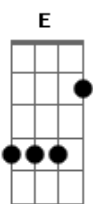

Guns N' Roses - Mama Kin

Tom: **D**

Intro

For the verses you play: (thanks Monica)

Chorus Keepin' touch with mama kin...

Chords:
First verse:

E **B** **A** **E**
it ain't easy livin' like a gypsy tell ya honey how it feels

E **B** **A**
E
i've been dreaming floatin' down stream and losin' touch with all that's real

B **A** **E**
whole lotta lover keepin' under cover never knowin' where you been

E **B** **A**
oo yeah you've been fadin' always out paradin' keep in touch with mama

E **Gb** **G** **Ab** **A** **E** **A**
kin you always got your tail on the wag spittin' fire from your

E **Gb** **G** **Ab** **A** **E**
mouth just like a drag - on you act like a perpetual drag

Gb
you better check it out cause someday soon you'll have to climb back on the

B
wag - on.

Guitar solo:

Chords used : **E** => X799XX **B** => 799XXX **Gb** => 244XXX **G** => 355XXX **Ab** => 466XXX

Acordes

© ukulele-chords.com

© ukulele-chords.com

© ukulele-chords.com

© ukulele-chords.com