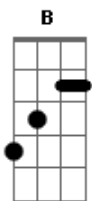

© ukulele-chords.com