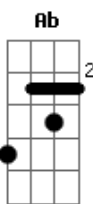

© ukulele-chords.com