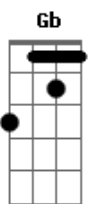

Guns N' Roses - Mama Kin

Tom: **D**

Intro

For the verses you play: (thanks Monica)

Chorus Keepin' touch with mama kin...

Chords:
First verse:

E **B** **A** **E**
it ain't easy livin' like a gypsy tell ya honey how it feels

E **B** **A**
E
i've been dreaming floatin' down stream and losin' touch with
all that's real

B **A** **E**
whole lotta lover keepin' under cover never knowin' where you
been

E **B** **A**
oo yeah you've been fadin' always out paradin' keep in touch
with mama

E **Gb** **G** **Ab** **A** **E** **A**
kin you always got your tail on the wag spittin'
fire from your

E **Gb** **G** **Ab** **A** **E**
mouth just like a drag - on you act like a perpetual
drag

Gb
you better check it out cause someday soon you'll have to
climb back on the

B
wag - on.

Guitar solo:

Chords used : **E** => X799XX **B** => 799XXX **Gb** => 244XXX **G** =>
355XXX **Ab** => 466XXX

Acordes

© ukulele-chords.com

© ukulele-chords.com

© ukulele-chords.com

© ukulele-chords.com