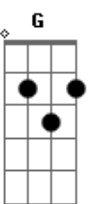

© ukulele-chords.com