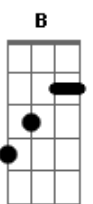

Guns N' Roses - Mama Kin

Tom: **D**

Intro

For the verses you play: (thanks Monica)

Chorus Keepin' touch with mama kin...

Chords:
First verse:

E **B** **A** **E**
it ain't easy livin' like a gypsy tell ya honey how it feels

E **B** **A**
E
i've been dreaming floatin' down stream and losin' touch with
all that's real

B **A** **E**
whole lotta lover keepin' under cover never knowin' where you
been

E **B** **A**
oo yeah you've been fadin' always out paradin' keep in touch
with mama

E **Gb** **G** **Ab** **A** **E** **A**
kin you always got your tail on the wag spittin'
fire from your

E **Gb** **G** **Ab** **A** **E**
mouth just like a drag - on you act like a perpetual
drag

Gb
you better check it out cause someday soon you'll have to
climb back on the

B
wag - on.

Guitar solo:

Chords used : **E** => X799XX **B** => 799XXX **Gb** => 244XXX **G** => 355XXX **Ab** => 466XXX

Acordes

© ukulele-chords.com

© ukulele-chords.com

© ukulele-chords.com

© ukulele-chords.com