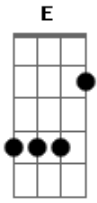

© ukulele-chords.com