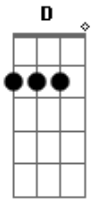

© ukulele-chords.com