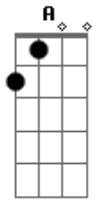

look at your game girl

D G
What a mad delusion
D G
living in that confusion
D G
frustration and doubt
D G
can you ever live without the game

D A G
the sad sad game, mad game
D G
just to say love's not enough
D G
even if it can't be true
D G
oh you can tell those lies baby
D G
but you're only fooling you

D
Can you feel?
G A D
i know those feelings aint real
D
then you better stop trying
G
or you're gonna play crying
D
stop trying
G
or you're gonna play crying
D
stop trying
G
that's the game
G A D
sad sad game
G
mad game
D
sad game

Acordes

© ukulele-chords.com