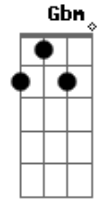

© ukulele-chords.com