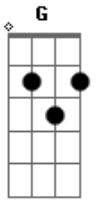

© ukulele-chords.com