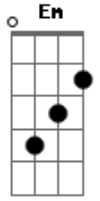

© ukulele-chords.com