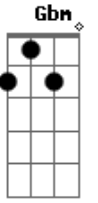

© ukulele-chords.com