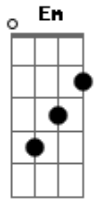

© ukulele-chords.com