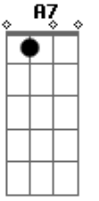

© ukulele-chords.com