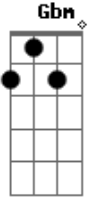

© ukulele-chords.com