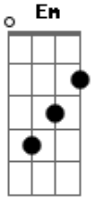

© ukulele-chords.com