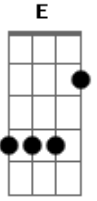

© ukulele-chords.com