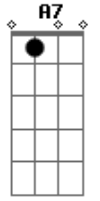

© ukulele-chords.com