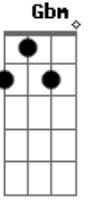

© ukulele-chords.com