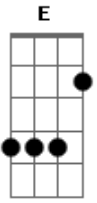

© ukulele-chords.com