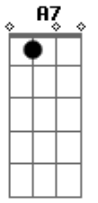

© ukulele-chords.com