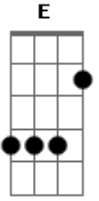

© ukulele-chords.com