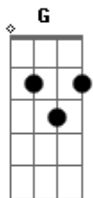

Guns N' Roses - Locomotive

Tom: G

Interlude 2;

Intro:

Interlude 3;

rhy.fig.1

verse:
w/rhy.fig.1

Guitar Solo;

chorus:

A

A

my baby's got a locomotive my baby's gone off the track

A

A

my baby's got a locomotive got ta peel the bitch off my back

D A D A N.C. D A D A N.C. D A D
I know it looks like i'm insane take a closer

A N.C. D A C
look i'm not to blame

Interlude 1;

Song Flow:
Intro: Verse1
Interlude1
Verse2
Chorus
Interlude 2
Verse3
Interlude 3
Verse4
Chorus
Guitar solo
Verse
Chorus
Outro

Acordes

© ukulele-chords.com

© ukulele-chords.com