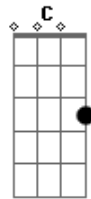

© ukulele-chords.com