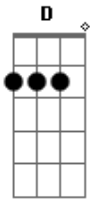

© ukulele-chords.com