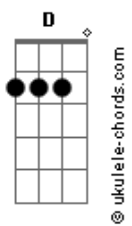

ukulele-chords.com