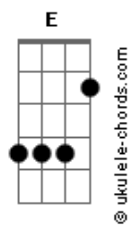

ukulele-chords.com