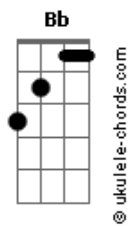

ukulele-chords.com