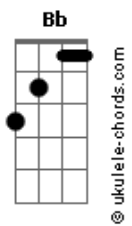

ukulele-chords.com