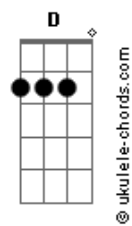

ukulele-chords.com