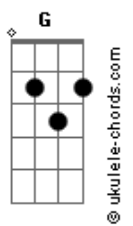

ukulele-chords.com