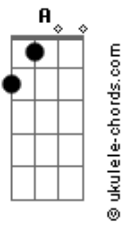

ukulele-chords.com