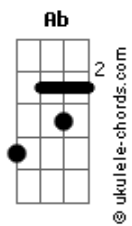

ukulele-chords.com