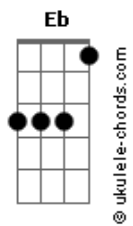

ukulele-chords.com