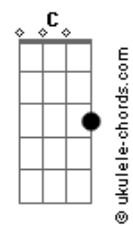

ukulele-chords.com