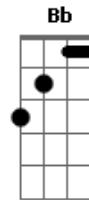

Guns N' Roses - If The World

tom:
E (forma dos acordes no tom de F)
Afinação: Eb Ab Db Gb Bb Eb

Intro: F Bb C Dm

[Refrão]

F Bb C Dm
If the world would end today
F Bb
And all the dreams we had
C Dm
Would all just drift away
F Bb C Dm
You know there's nothing more to say
F Bb
If the world would end
C Dm
And our love slipped away

[Primeira Parte]

F Bb C Dm
I never knew the way that you look at me
F Bb C Dm
Would ever mean so much to me
F Bb
But in my heart I found
C Dm
The feelings that I've never shown
F Bb C Dm
And now they've got the best of me

© ukulele-chords.com

© ukulele-chords.com

© ukulele-chords.com

© ukulele-chords.com

F Bb C Dm
I never thought all the love I was lookin' for
F Bb C Dm
Could ever be so close to me
F Bb
But you're the only one
C Dm
I have ever loved that has ever loved me
F Bb C Dm
And now you've got the best of me