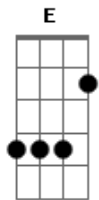

Guns N' Roses - If The World

tom:
E (forma dos acordes no tom de F)
Afinação: Eb Ab Db Gb Bb Eb

Intro: F Bb C Dm

[Refrão]

F Bb C Dm
If the world would end today
F Bb
And all the dreams we had
C Dm
Would all just drift away
F Bb C Dm
You know there's nothing more to say
F Bb
If the world would end
C Dm
And our love slipped away

[Primeira Parte]

F Bb C Dm
I never knew the way that you look at me
F Bb C Dm
Would ever mean so much to me
F Bb
But in my heart I found
C Dm
The feelings that I've never shown
F Bb C Dm
And now they've got the best of me

[Refrão]

F Bb C Dm
If the world would end today
F Bb
Then all the dreams we had
C Dm
Would all just drift away
F Bb C Dm
You know there's nothing more to say
F Bb
If the world would end
C Dm
And our love slipped away

(F Bb C Dm)

[Segunda Parte]

Acordes

© ukulele-chords.com