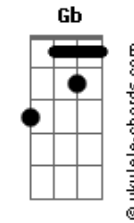

Guns N' Roses - If The World

tom:
 E (forma dos acordes no tom de F)
 Afinação: Eb Ab Db Gb Bb Eb

Intro: F Bb C Dm

[Refrão]

F Bb C Dm
 If the world would end today
 F Bb
 And all the dreams we had
 C Dm
 Would all just drift away
 F Bb C Dm
 You know there's nothing more to say
 F Bb
 If the world would end
 C Dm
 And our love slipped away

[Primeira Parte]

F Bb C Dm
 I never knew the way that you look at me
 F Bb C Dm
 Would ever mean so much to me
 F Bb
 But in my heart I found
 C Dm
 The feelings that I've never shown
 F Bb C Dm
 And now they've got the best of me

(F Bb C Dm)

[Segunda Parte]

Acordes

F Bb C Dm
 I never thought all the love I was lookin' for
 F Bb C Dm
 Could ever be so close to me
 F Bb
 But you're the only one
 C Dm
 I have ever loved that has ever loved me
 F Bb C Dm
 And now you've got the best of me