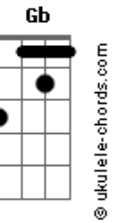

Guns N' Roses - If The World

tom:
 E (forma dos acordes no tom de F)
 Afinação: Eb Ab Db Gb Bb Eb

Intro: F Bb C Dm

[Refrão]

F Bb C Dm
 If the world would end today
 F Bb
 And all the dreams we had
 C Dm
 Would all just drift away
 F Bb C Dm
 You know there's nothing more to say
 F Bb
 If the world would end
 C Dm
 And our love slipped away

[Primeira Parte]

F Bb C Dm
 I never knew the way that you look at me
 F Bb C Dm
 Would ever mean so much to me
 F Bb
 But in my heart I found
 C Dm
 The feelings that I've never shown
 F Bb C Dm
 And now they've got the best of me

(F Bb C Dm)

[Segunda Parte]

Acordes

F Bb C Dm
 I never thought all the love I was lookin' for
 F Bb C Dm
 Could ever be so close to me
 F Bb
 But you're the only one
 C Dm
 I have ever loved that has ever loved me
 F Bb C Dm
 And now you've got the best of me