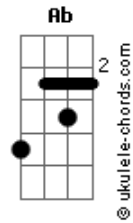

Guns N' Roses - If The World

tom:
 E (forma dos acordes no tom de F)
 Afinação: Eb Ab Db Gb Bb Eb

Intro: F Bb C Dm

[Refrão]

F Bb C Dm
 If the world would end today
 F Bb
 And all the dreams we had
 C Dm
 Would all just drift away
 F Bb C Dm
 You know there's nothing more to say
 F Bb
 If the world would end
 C Dm
 And our love slipped away

[Primeira Parte]

F Bb C Dm
 I never knew the way that you look at me
 F Bb C Dm
 Would ever mean so much to me
 F Bb
 But in my heart I found
 C Dm
 The feelings that I've never shown
 F Bb C Dm
 And now they've got the best of me

(F Bb C Dm)

[Segunda Parte]

Acordes

F Bb C Dm
 I never thought all the love I was lookin' for
 F Bb C Dm
 Could ever be so close to me
 F Bb
 But you're the only one
 C Dm
 I have ever loved that has ever loved me
 F Bb C Dm
 And now you've got the best of me