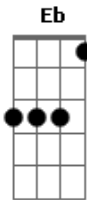

© ukulele-chords.com