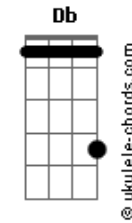

Guns N' Roses - If The World

tom:
 E (forma dos acordes no tom de F)
 Afinação: Eb Ab Db Gb Bb Eb

Intro: F Bb C Dm

[Refrão]

F Bb C Dm
 If the world would end today
 F Bb
 And all the dreams we had
 C Dm
 Would all just drift away
 F Bb C Dm
 You know there's nothing more to say
 F Bb
 If the world would end
 C Dm
 And our love slipped away

[Primeira Parte]

F Bb C Dm
 I never knew the way that you look at me
 F Bb C Dm
 Would ever mean so much to me
 F Bb
 But in my heart I found
 C Dm
 The feelings that I've never shown
 F Bb C Dm
 And now they've got the best of me

(F Bb C Dm)

[Segunda Parte]

Acordes

F Bb C Dm
 I never thought all the love I was lookin' for
 F Bb C Dm
 Could ever be so close to me
 F Bb
 But you're the only one
 C Dm
 I have ever loved that has ever loved me
 F Bb C Dm
 And now you've got the best of me