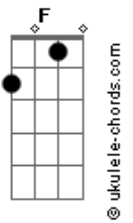

Guns N' Roses - If The World

tom:
 E (forma dos acordes no tom de F)
 Afinação: Eb Ab Db Gb Bb Eb

Intro: F Bb C Dm

[Refrão]

F Bb C Dm
 If the world would end today
 F Bb
 And all the dreams we had
 C Dm
 Would all just drift away
 F Bb C Dm
 You know there's nothing more to say
 F Bb
 If the world would end
 C Dm
 And our love slipped away

[Primeira Parte]

F Bb C Dm
 I never knew the way that you look at me
 F Bb C Dm
 Would ever mean so much to me
 F Bb
 But in my heart I found
 C Dm
 The feelings that I've never shown
 F Bb C Dm
 And now they've got the best of me

(F Bb C Dm)

[Segunda Parte]

Acordes

F Bb C Dm
 I never thought all the love I was lookin' for
 F Bb C Dm
 Could ever be so close to me
 F Bb
 But you're the only one
 C Dm
 I have ever loved that has ever loved me
 F Bb C Dm
 And now you've got the best of me