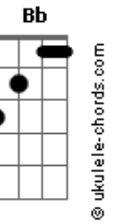

Guns N' Roses - If The World

tom:
 E (forma dos acordes no tom de F)
 Afinação: Eb Ab Db Gb Bb Eb

Intro: F Bb C Dm

[Refrão]

F Bb C Dm
 If the world would end today
 F Bb
 And all the dreams we had
 C Dm
 Would all just drift away
 F Bb C Dm
 You know there's nothing more to say
 F Bb
 If the world would end
 C Dm
 And our love slipped away

[Primeira Parte]

F Bb C Dm
 I never knew the way that you look at me
 F Bb C Dm
 Would ever mean so much to me
 F Bb
 But in my heart I found
 C Dm
 The feelings that I've never shown
 F Bb C Dm
 And now they've got the best of me

(F Bb C Dm)

[Segunda Parte]

Acordes

F Bb C Dm
 I never thought all the love I was lookin' for
 F Bb C Dm
 Could ever be so close to me
 F Bb
 But you're the only one
 C Dm
 I have ever loved that has ever loved me
 F Bb C Dm
 And now you've got the best of me