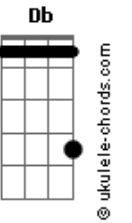

Guns N' Roses - If The World

tom:
 E (forma dos acordes no tom de F)
 Afinação: Eb Ab Db Gb Bb Eb

Intro: F Bb C Dm

[Refrão]

F Bb C Dm
 If the world would end today
 F Bb
 And all the dreams we had
 C Dm
 Would all just drift away
 F Bb C Dm
 You know there's nothing more to say
 F Bb
 If the world would end
 C Dm
 And our love slipped away

[Primeira Parte]

F Bb C Dm
 I never knew the way that you look at me
 F Bb C Dm
 Would ever mean so much to me
 F Bb
 But in my heart I found
 C Dm
 The feelings that I've never shown
 F Bb C Dm
 And now they've got the best of me

(F Bb C Dm)

[Segunda Parte]

Acordes

F Bb C Dm
 I never thought all the love I was lookin' for
 F Bb C Dm
 Could ever be so close to me
 F Bb
 But you're the only one
 C Dm
 I have ever loved that has ever loved me
 F Bb C Dm
 And now you've got the best of me