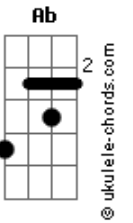

Guns N' Roses - If The World

tom:
 E (forma dos acordes no tom de F)
 Afinação: Eb Ab Db Gb Bb Eb

Intro: F Bb C Dm

[Refrão]

F Bb C Dm
 If the world would end today
 F Bb
 And all the dreams we had
 C Dm
 Would all just drift away
 F Bb C Dm
 You know there's nothing more to say
 F Bb
 If the world would end
 C Dm
 And our love slipped away

[Primeira Parte]

F Bb C Dm
 I never knew the way that you look at me
 F Bb C Dm
 Would ever mean so much to me
 F Bb
 But in my heart I found
 C Dm
 The feelings that I've never shown
 F Bb C Dm
 And now they've got the best of me

(F Bb C Dm)

[Segunda Parte]

Acordes

F Bb C Dm
 I never thought all the love I was lookin' for
 F Bb C Dm
 Could ever be so close to me
 F Bb
 But you're the only one
 C Dm
 I have ever loved that has ever loved me
 F Bb C Dm
 And now you've got the best of me