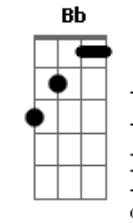

Guns N' Roses - If The World

tom:
 E (forma dos acordes no tom de F)
 Afinação: Eb Ab Db Gb Bb Eb

Intro: F Bb C Dm

[Refrão]

F Bb C Dm
 If the world would end today
 F Bb
 And all the dreams we had
 C Dm
 Would all just drift away
 F Bb C Dm
 You know there's nothing more to say
 F Bb
 If the world would end
 C Dm
 And our love slipped away

[Primeira Parte]

F Bb C Dm
 I never knew the way that you look at me
 F Bb C Dm
 Would ever mean so much to me
 F Bb
 But in my heart I found
 C Dm
 The feelings that I've never shown
 F Bb C Dm
 And now they've got the best of me

(F Bb C Dm)

[Segunda Parte]

Acordes

F Bb C Dm
 I never thought all the love I was lookin' for
 F Bb C Dm
 Could ever be so close to me
 F Bb
 But you're the only one
 C Dm
 I have ever loved that has ever loved me
 F Bb C Dm
 And now you've got the best of me