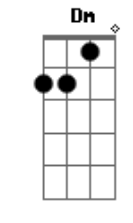

Guns N' Roses - If The World

tom:
 E (forma dos acordes no tom de F)
 Afinação: Eb Ab Db Gb Bb Eb

Intro: F Bb C Dm

[Refrão]

F Bb C Dm
 If the world would end today
 F Bb
 And all the dreams we had
 C Dm
 Would all just drift away
 F Bb C Dm
 You know there's nothing more to say
 F Bb
 If the world would end
 C Dm
 And our love slipped away

[Primeira Parte]

F Bb C Dm
 I never knew the way that you look at me
 F Bb C Dm
 Would ever mean so much to me
 F Bb
 But in my heart I found
 C Dm
 The feelings that I've never shown
 F Bb C Dm
 And now they've got the best of me

(F Bb C Dm)

[Segunda Parte]

Acordes

F Bb C Dm
 I never thought all the love I was lookin' for
 F Bb C Dm
 Could ever be so close to me
 F Bb
 But you're the only one
 C Dm
 I have ever loved that has ever loved me
 F Bb C Dm
 And now you've got the best of me