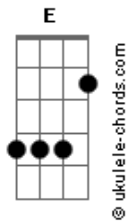

Guns N' Roses - If The World

tom:
 E (forma dos acordes no tom de F)
 Afinação: Eb Ab Db Gb Bb Eb

Intro: F Bb C Dm

[Refrão]

F Bb C Dm
 If the world would end today
 F Bb
 And all the dreams we had
 C Dm
 Would all just drift away
 F Bb C Dm
 You know there's nothing more to say
 F Bb
 If the world would end
 C Dm
 And our love slipped away

[Primeira Parte]

F Bb C Dm
 I never knew the way that you look at me
 F Bb C Dm
 Would ever mean so much to me
 F Bb
 But in my heart I found
 C Dm
 The feelings that I've never shown
 F Bb C Dm
 And now they've got the best of me

(F Bb C Dm)

[Segunda Parte]

Acordes

F Bb C Dm
 I never thought all the love I was lookin' for
 F Bb C Dm
 Could ever be so close to me
 F Bb
 But you're the only one
 C Dm
 I have ever loved that has ever loved me
 F Bb C Dm
 And now you've got the best of me