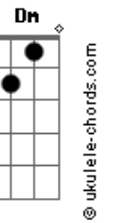

Guns N' Roses - If The World

tom:
 E (forma dos acordes no tom de F)
 Afinação: Eb Ab Db Gb Bb Eb

Intro: F Bb C Dm

[Refrão]

F Bb C Dm
 If the world would end today
 F Bb
 And all the dreams we had
 C Dm
 Would all just drift away
 F Bb C Dm
 You know there's nothing more to say
 F Bb
 If the world would end
 C Dm
 And our love slipped away

[Primeira Parte]

F Bb C Dm
 I never knew the way that you look at me
 F Bb C Dm
 Would ever mean so much to me
 F Bb
 But in my heart I found
 C Dm
 The feelings that I've never shown
 F Bb C Dm
 And now they've got the best of me

(F Bb C Dm)

[Segunda Parte]

Acordes

F Bb C Dm
 I never thought all the love I was lookin' for
 F Bb C Dm
 Could ever be so close to me
 F Bb
 But you're the only one
 C Dm
 I have ever loved that has ever loved me
 F Bb C Dm
 And now you've got the best of me