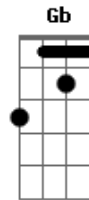

[Primeira Parte]

F Bb C Dm
I never knew the way that you look at me
F Bb C Dm
Would ever mean so much to me
F Bb
But in my heart I found
C Dm
The feelings that I've never shown
F Bb C Dm
And now they've got the best of me

© ukulele-chords.com

© ukulele-chords.com

© ukulele-chords.com

© ukulele-chords.com

F Bb C Dm
I never thought all the love I was lookin' for
F Bb C Dm
Could ever be so close to me
F Bb
But you're the only one
C Dm
I have ever loved that has ever loved me
F Bb C Dm
And now you've got the best of me