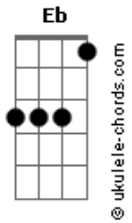

Guns N' Roses - If The World

tom:
 E (forma dos acordes no tom de F)
 Afinação: Eb Ab Db Gb Bb Eb

Intro: F Bb C Dm

[Refrão]

F Bb C Dm
 If the world would end today
 F Bb
 And all the dreams we had
 C Dm
 Would all just drift away
 F Bb C Dm
 You know there's nothing more to say
 F Bb
 If the world would end
 C Dm
 And our love slipped away

[Primeira Parte]

F Bb C Dm
 I never knew the way that you look at me
 F Bb C Dm
 Would ever mean so much to me
 F Bb
 But in my heart I found
 C Dm
 The feelings that I've never shown
 F Bb C Dm
 And now they've got the best of me

(F Bb C Dm)

[Segunda Parte]

Acordes

F Bb C Dm
 I never thought all the love I was lookin' for
 F Bb C Dm
 Could ever be so close to me
 F Bb
 But you're the only one
 C Dm
 I have ever loved that has ever loved me
 F Bb C Dm
 And now you've got the best of me