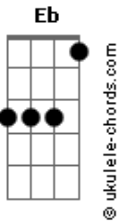

Guns N' Roses - If The World

tom:
 E (forma dos acordes no tom de F)
 Afinação: Eb Ab Db Gb Bb Eb

Intro: F Bb C Dm

[Refrão]

F Bb C Dm
 If the world would end today
 F Bb
 And all the dreams we had
 C Dm
 Would all just drift away
 F Bb C Dm
 You know there's nothing more to say
 F Bb
 If the world would end
 C Dm
 And our love slipped away

[Primeira Parte]

F Bb C Dm
 I never knew the way that you look at me
 F Bb C Dm
 Would ever mean so much to me
 F Bb
 But in my heart I found
 C Dm
 The feelings that I've never shown
 F Bb C Dm
 And now they've got the best of me

(F Bb C Dm)

[Segunda Parte]

Acordes

F Bb C Dm
 I never thought all the love I was lookin' for
 F Bb C Dm
 Could ever be so close to me
 F Bb
 But you're the only one
 C Dm
 I have ever loved that has ever loved me
 F Bb C Dm
 And now you've got the best of me