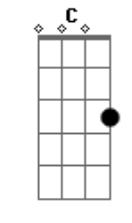

Guns N' Roses - If The World

tom:
 E (forma dos acordes no tom de F)
 Afinação: Eb Ab Db Gb Bb Eb

Intro: F Bb C Dm

[Refrão]

F Bb C Dm
 If the world would end today
 F Bb
 And all the dreams we had
 C Dm
 Would all just drift away
 F Bb C Dm
 You know there's nothing more to say
 F Bb
 If the world would end
 C Dm
 And our love slipped away

[Primeira Parte]

F Bb C Dm
 I never knew the way that you look at me
 F Bb C Dm
 Would ever mean so much to me
 F Bb
 But in my heart I found
 C Dm
 The feelings that I've never shown
 F Bb C Dm
 And now they've got the best of me

(F Bb C Dm)

[Segunda Parte]

Acordes

F Bb C Dm
 I never thought all the love I was lookin' for
 F Bb C Dm
 Could ever be so close to me
 F Bb
 But you're the only one
 C Dm
 I have ever loved that has ever loved me
 F Bb C Dm
 And now you've got the best of me