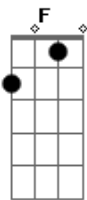

© ukulele-chords.com