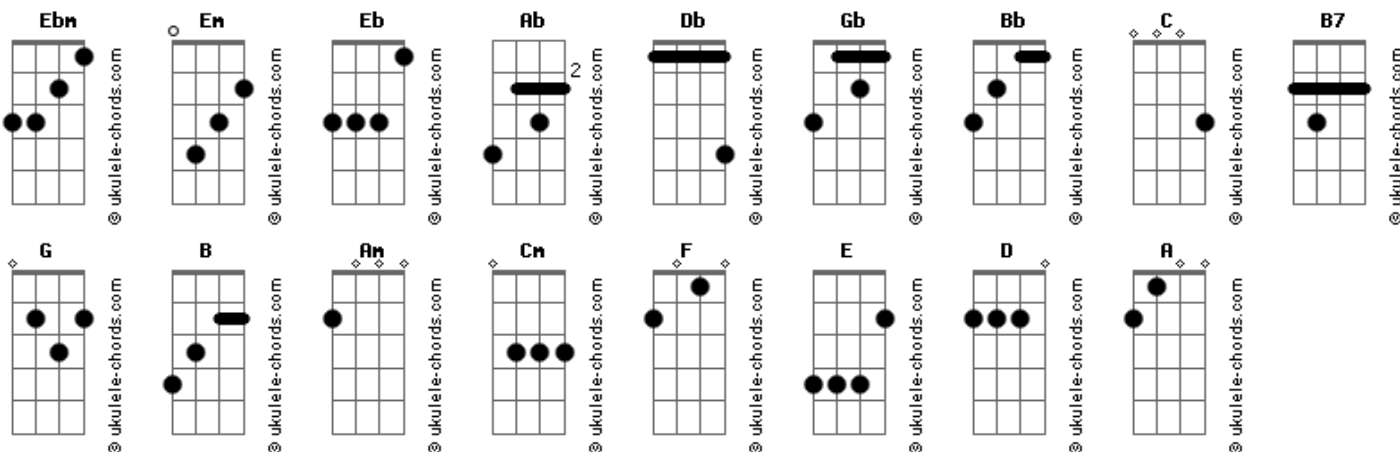

Guns N' Roses - Hard Skool

tom:
Ebm (forma dos acordes no tom de Em)
Afinação: Eb Ab Db Gb Bb Eb

Intro: C B7 Em G
C B7 Em

[Primeira Parte]

C B7 Em G
All cautions made, every chance was given
C B7 Em G
No effort spared to save what we had
C B7 Em G
All in good faith I would not hesitate
C B7 Em G
To extend myself and lend you my hand

[Refrão]

Em B Am
But you had to play it cool, had to do it your way
C G Em
Had to be a fool, had to throw it all away
B Am
Too hard school and you thought you were here to stay
C G Em
If that were true, it wouldn't matter anyway
(Em B Am)
(C G Em)
(Em B Am)
(C G Em)

[Segunda Parte]

C B7 Em G
As tempers fade, and lies forgiven
C B7 Em G
No cause embraced could break what we had
C B7 Em G
In its place, a storm is liftin'
C B7 Em G
I would've thought you could be more of a man

[Refrão]

Em B Am
But you had to play it cool, had to do it your way
C G Em
Had to be a fool, had to throw it all away
B Am
Too hard school and you thought you were here to stay
C G Em

Acordes

If that were true, it wouldn't matter anyway

[Solo] Em B Am
C G Em
Em B Am
C G Em
Gb C Gb C Em
G Cm G Cm
G Cm Bb C

G Cm
Ayy-ayy, ayy-ayy
G Cm
Ayy-ayy, ayy-ayy

(G F E)
(C Am F)
(E C D)

[Refrão]

Em B Am
But you had to play it cool, had to do it your way
C G Em
Had to be a fool, had to throw it all away
B Am
Too hard school and you thought you were here to stay
C G Em
If that were true, it wouldn't matter anyway
Em B Am
Had to play it cool, had to do it your way
C G Em
Had to be a fool, had to throw it all away
B Am
Too hard school and you thought you were here to stay
C G Em
If that were true, it wouldn't matter anyway
(B C Db D)
(Eb E F Gb)
(G Ab A)
(Bb B C D)

[Refrão Final]

Em B Am
Had to play it cool, had to do it your way
C G Em
Had to be a fool, had to throw it all away
B Am
Too hard school and you thought you were here to stay
C G Em
If that were true, it wouldn't matter anyway