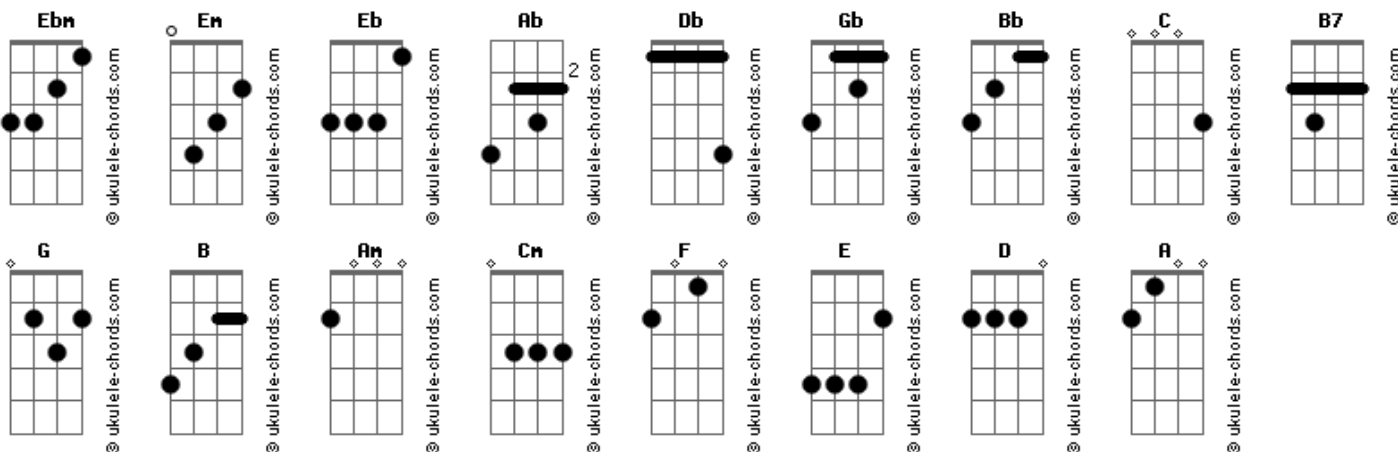

Guns N' Roses - Hard Skool

tom:
 Ebm (forma dos acordes no tom de Em)
 Afinação: Eb Ab Db Gb Bb Eb

Intro: C B7 Em G
 C B7 Em

[Primeira Parte]

C B7 Em G
 All cautions made, every chance was given
 C B7 Em G
 No effort spared to save what we had
 C B7 Em G
 All in good faith I would not hesitate
 C B7 Em G
 To extend myself and lend you my hand

[Refrão]

Em B Am
 But you had to play it cool, had to do it your way
 C G Em
 Had to be a fool, had to throw it all away
 B Am
 Too hard school and you thought you were here to stay
 C G Em
 If that were true, it wouldn't matter anyway

(Em B Am)
 (C G Em)
 (Em B Am)
 (C G Em)

[Segunda Parte]

C B7 Em G
 As tempers fade, and lies forgiven
 C B7 Em G
 No cause embraced could break what we had
 C B7 Em G
 In its place, a storm is liftin'
 C B7 Em G
 I would've thought you could be more of a man

[Refrão]

Em B Am
 But you had to play it cool, had to do it your way
 C G Em
 Had to be a fool, had to throw it all away
 B Am
 Too hard school and you thought you were here to stay
 C G Em

Acordes

If that were true, it wouldn't matter anyway