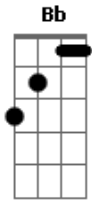

© ukulele-chords.com