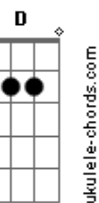

© ukulele-chords.com