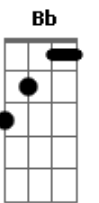

When you took everything

Said you took everything from me

(G Eb F)
(G Eb F)

Young at heart and it gets so hard to wait

When no one I know can seem to help me now

Old at heart but I mustn't hesitate

If I'm find my own way out

(Bb F G Bb (F C G F F7) (2x) C)

When I find all of the reasons

Maybe I'll find another way

Find another way

With all the changin' seasons of my life

Maybe I'll get it right next time

And now that you've been broken down

I never wanted it to die

[Final] E Dm C
Am F C

Acordes

© ukulele-chords.com

© ukulele-chords.com

© ukulele-chords.com

© ukulele-chords.com

© ukulele-chords.com