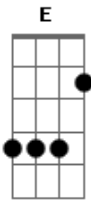

Guns N' Roses - Don't Cry

Tom: B

(com acordes na forma de C)

Afinação: Eb Ab Db Gb Bb Eb

Dedilhado: p/i/m/i/a/i/m/i

p=polegar
i=indicador
m=medio

Intro: Am Dm G C

```

C G Am G
Come the morning light now, baby

F G Am
And don't you cry tonight

F G Am
And don't you cry tonight

F G Am
And don't you cry tonight

F G Am G
There's a heaven above you, baby

F G
And don't you cry

F G
Don't you ever cry

F G E
Don't you cry tonight

F
Baby, maybe, someday

F G
Don't you cry

F G
Don't you ever cry

F G
Don't you cry

C
Tonight

Acordes

Diagramas de acordes para Ukulele em tom B:

- B**: 2-4-2-3
- C**: 0-0-0-0
- Eb**: 2-2-3-3
- Ab**: 2-2-3-3
- Db**: 2-2-3-3
- Gb**: 2-2-3-3
- Bb**: 2-2-3-3
- Am**: 0-2-2-0
- Dm**: 0-2-2-0

© ukulele-chords.com

© ukulele-chords.com

© ukulele-chords.com