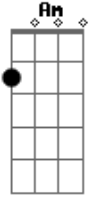

There's a heaven above you baby

F G F G
Don't you cry, don't you ever cry

F G E
Don't you cry tonight
F

Baby, maybe someday

F G F G
Don't you cry, don't you ever cry

F G C
Don't you cry tonight

Riffs - Refrão Final:

(Parte 1)

(Parte 2)

(Parte 3)

Acordes

© ukulele-chords.com

© ukulele-chords.com

© ukulele-chords.com

© ukulele-chords.com

© ukulele-chords.com

© ukulele-chords.com

© ukulele-chords.com