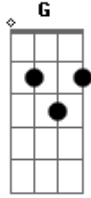

© ukulele-chords.com

© ukulele-chords.com