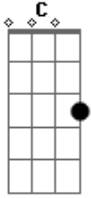

Guns N' Roses - Don't Cry With Slash Intro

Tom: C

Intro: Slash

Intro: Am Dm G (C G)
Am Dm G

Primeira Parte:

Am Dm
Talk to me softly
G (C G)
There's something in your eyes
Am Dm
Don't hang your head in sorrow
G (C G)
And please don't cry
Am Dm
I know how you feel inside
G (C G)
I've been there before
Am Dm
Something changing inside you
G (C G)
And don't you know

Segundo Refrão:

F G Am
Don't you cry tonight
F G Am
Don't you cry tonight
F G C
Don't you cry all tonight
G A G F
There's a heaven above you baby
G A
And don't you cry all tonight
Solo:

Terceira Parte:

Dm G
And please remember
(C G) Am
That I never lied
Dm G
And please remember
(C G) Am
How I felt inside now honey
Dm G
You gotta make it your own way
(C G) Am
But you'll be alright now sugar
Dm G
You'll feel better tomorrow
C G A G
Come the morning light now baby

Refrão Final:

F G A
Don't you cry tonight
F G A
Don't you cry tonight
F G C
Don't you cry tonight
G A G

There's a heaven above you baby

F G F G
Don't you cry, don't you ever cry

F G E
Don't you cry tonight

Baby, maybe someday

F G F G
Don't you cry, don't you ever cry

F G C
Don't you cry tonight

Riffs - Refrão Final:

(Parte 1)

(Parte 2)

(Parte 3)

Acordes