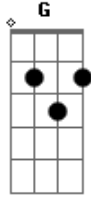

© ukulele-chords.com