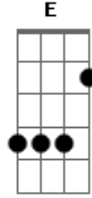

© ukulele-chords.com