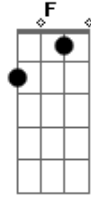

There's a heaven above you baby

F G F G
Don't you cry, don't you ever cry

F G E
Don't you cry tonight

Baby, maybe someday

F G F G
Don't you cry, don't you ever cry

F G C
Don't you cry tonight

Riffs - Refrão Final:

(Parte 1)

(Parte 2)

(Parte 3)

Acordes

© ukulele-chords.com

© ukulele-chords.com

© ukulele-chords.com

© ukulele-chords.com

© ukulele-chords.com

© ukulele-chords.com

© ukulele-chords.com