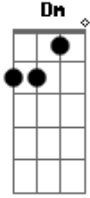

© ukulele-chords.com