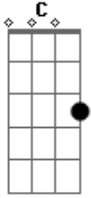

Guns N' Roses - Don't Cry With Slash Intro

Tom: C

Intro: Slash

Intro: Am Dm G (C G)
Am Dm G

Primeira Parte:

Am Dm
Talk to me softly
G (C G)
There's something in your eyes
Am Dm
Don't hang your head in sorrow
G (C G)
And please don't cry
Am Dm
I know how you feel inside
G (C G)
I've been there before
Am Dm
Something changing inside you
G (C G)
And don't you know

Segundo Refrão:

F G Am
Don't you cry tonight
F G Am
Don't you cry tonight
F G C
Don't you cry all tonight
G A G F
There's a heaven above you baby
G A
And don't you cry all tonight
Solo:

Terceira Parte:

Dm G
And please remember
(C G) Am
That I never lied
Dm G
And please remember
(C G) Am
How I felt inside now honey
Dm G
You gotta make it your own way
(C G) Am
But you'll be alright now sugar
Dm G
You'll feel better tomorrow
C G A G
Come the morning light now baby

Refrão Final:

F G A
Don't you cry tonight
F G A
Don't you cry tonight
F G C
Don't you cry tonight
G A G

There's a heaven above you baby

F G F G
Don't you cry, don't you ever cry

F G E
Don't you cry tonight
F

Baby, maybe someday

F G F G
Don't you cry, don't you ever cry

F G C
Don't you cry tonight

Riffs - Refrão Final:

(Parte 1)

(Parte 2)

(Parte 3)

Acordes