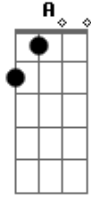

© ukulele-chords.com