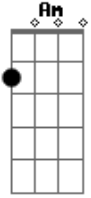

There's a heaven above you baby

F G F G
Don't you cry, don't you ever cry

F G E
Don't you cry tonight

Baby, maybe someday

F G F G
Don't you cry, don't you ever cry

F G C
Don't you cry tonight

Riffs - Refrão Final:

(Parte 1)

(Parte 2)

(Parte 3)

Acordes

© ukulele-chords.com

© ukulele-chords.com

© ukulele-chords.com

© ukulele-chords.com

© ukulele-chords.com

© ukulele-chords.com

© ukulele-chords.com