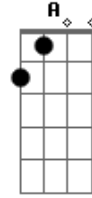

© ukulele-chords.com