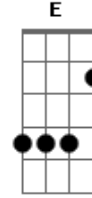

© ukulele-chords.com