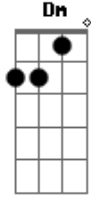

© ukulele-chords.com

© ukulele-chords.com