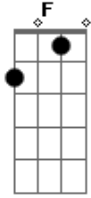

There's a heaven above you baby

F G F G
Don't you cry, don't you ever cry

F G E
Don't you cry tonight

Baby, maybe someday

F G F G
Don't you cry, don't you ever cry

F G C
Don't you cry tonight

Riffs - Refrão Final:

(Parte 1)

(Parte 2)

(Parte 3)

Acordes

© ukulele-chords.com

© ukulele-chords.com

© ukulele-chords.com

© ukulele-chords.com

© ukulele-chords.com

© ukulele-chords.com

© ukulele-chords.com