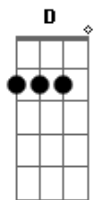

TAB numbers are imaginary  
fret numbers past the fingerboard.

(cont. in slashes)

the Harmonica Solo

After the Guitar Solo comes

P.M.

P.M.

%

I call my mother, she's just a  
cunt now. She said I'm sick in the head

Additional Lyrics

She said, "You ain't spe-cial, so who you  
fool-in'? Don't try ta give me a line"

I used to be wasted, always tried to take it,  
Take it down into my vein.  
I call the doctor, he's just another,  
He said I'm sick in the brain.  
He said, "You ain't special so who you foolin'?"  
Don't try to give me a line."  
But I can't stop thinkin' of doing it one more time.