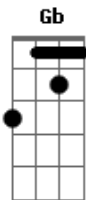

TAB numbers are imaginary  
fret numbers past the fingerboard.

(cont. in slashes)

the Harmonica Solo

After the Guitar Solo comes

P.M.

P.M.

%

I call my mother, she's just a  
cunt now. She said I'm sick in the head

Additional Lyrics

She said, "You ain't spe-cial, so who you  
fool-in'? Don't try ta give me a line"

I used to be wasted, always tried to take it,  
Take it down into my vein.  
I call the doctor, he's just another,  
He said I'm sick in the brain.  
He said, "You ain't special so who you foolin'?"  
Don't try to give me a line."  
But I can't stop thinkin' of doing it one more time.