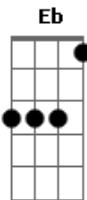

But I already left you and you're better off left behind.

Acordes

© ukulele-chords.com

© ukulele-chords.com

© ukulele-chords.com

© ukulele-chords.com

© ukulele-chords.com

© ukulele-chords.com

© ukulele-chords.com