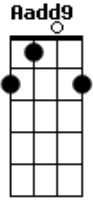

© ukulele-chords.com