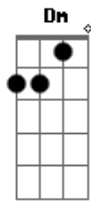

C
Use essa noite
C F
Pra despedir da minha boca

Acordes

© ukulele-chords.com

© ukulele-chords.com

© ukulele-chords.com

© ukulele-chords.com

© ukulele-chords.com

© ukulele-chords.com