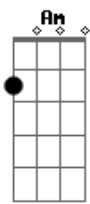

C
Use essa noite
C F
Pra despedir da minha boca

Acordes

© ukulele-chords.com

© ukulele-chords.com

© ukulele-chords.com

© ukulele-chords.com

© ukulele-chords.com

© ukulele-chords.com