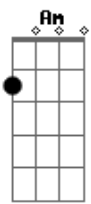

C
Use essa noite
C F
Pra despedir da minha boca

Acordes

© ukulele-chords.com

© ukulele-chords.com

© ukulele-chords.com

© ukulele-chords.com

© ukulele-chords.com

© ukulele-chords.com