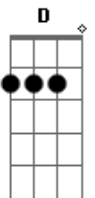

Em7 D Bm A
 Na madrugada eu lembro de nós dois, de nós dois

Acordes

© ukulele-chords.com

© ukulele-chords.com

© ukulele-chords.com

© ukulele-chords.com