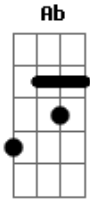

© ukulele-chords.com