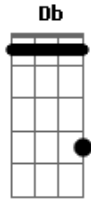

© ukulele-chords.com