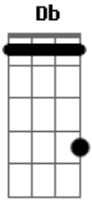

© ukulele-chords.com