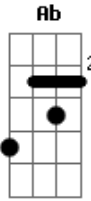

© ukulele-chords.com