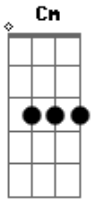

Guga Matias - Gotta Let You Go

tom:

Intro: Cm Db Ab
Cm Db Ab

Gotta tell you

How I feel

Won't you

Believe my love is real

Won't you

Forget to put your name in my life

Or tell me it's over

Through the door

Ab

In the plane

Can't live inside your brain

I need to be free

I gotta fly

See the world

And make it my own way

I hope that's ok

You are a part of my story

I don't want to say sorry

But I gotta let you go

I gotta let you go

Go go go go go go...

Acordes

© ukulele-chords.com