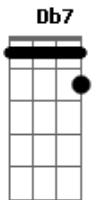

Dm Am
Levem em arco à íris

Gm C7 Db7
Dos olhos teus e meus

Acordes

© ukulele-chords.com

© ukulele-chords.com

© ukulele-chords.com

© ukulele-chords.com

© ukulele-chords.com