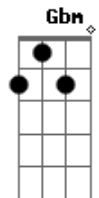

Solo: C, G, D, D, D, C, G, D, Bm, G, Bm, A, Bm, C#, D, A, A#,

Um dia Senhor...
Eu te amo demais...
Eu te amo demais

Acordes

© ukulele-chords.com

© ukulele-chords.com

© ukulele-chords.com

© ukulele-chords.com