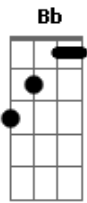

Fm7 E7 Am Gm7 C7 F7 E7
And Darling, when the morning comes And I see the morning sun

Am Am7
I want to be the one with you

Fm7 E7 Am Gm7 C7
Just the two of us, we can make it if we try

F7 E7 Am Am7
Just the two of us, just the two of us

Fm7 E7 Am Gm7 C7
Just the two of us; building castles in the sky

F7 E7 Am
Just the two of us; you and I

(Fm7 E7sus4 E7 Gm7 D7sus4 D7)

(Dbm7 C7sus4 C7 Fm7 Bb Am)

Acordes

© ukulele-chords.com

© ukulele-chords.com