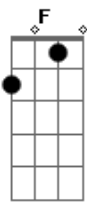

Fm7 E7 Am Gm7 C7 F7 E7
And Darling, when the morning comes And I see the morning sun

Am Am7
I want to be the one with you

Fm7 E7 Am Gm7 C7
Just the two of us, we can make it if we try

F7 E7 Am Am7
Just the two of us, just the two of us

Fm7 E7 Am Gm7 C7
Just the two of us; building castles in the sky

F7 E7 Am
Just the two of us; you and I

(Fm7 E7sus4 E7 Gm7 D7sus4 D7)

(Dbm7 C7sus4 C7 Fm7 Bb Am)

Acordes

© ukulele-chords.com

© ukulele-chords.com