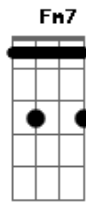

Fm7 E7 Am Gm7 C7 F7 E7
And Darling, when the morning comes And I see the morning sun

Am Am7
I want to be the one with you

Fm7 E7 Am Gm7 C7
Just the two of us, we can make it if we try

F7 E7 Am Am7
Just the two of us, just the two of us

Fm7 E7 Am Gm7 C7
Just the two of us; building castles in the sky

F7 E7 Am
Just the two of us; you and I

(Fm7 E7sus4 E7 Gm7 D7sus4 D7)

(Dbm7 C7sus4 C7 Fm7 Bb Am)

Acordes

© ukulele-chords.com

© ukulele-chords.com