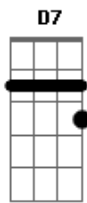

Grove Washington - Just the Two Of Us

Tom: F

Intro: Fm7 E7 Am Gm7 C7 F7 E7 Am Am7

Fm7 E7 Am Gm7 C7 F7
I see the crystal rain drops fall, and the beauty of it all

E7 Am Am7
Is when the sun comes shining through

Fm7 E7 Am
To make those rainbows in my mind

Gm7 C7 F7
When I think of you sometime,

E7 Am Am7
And I want to spend some time with you.

Fm7 E7 Am Gm7 C7
Just the two of us, we can make it if we try

F7 E7 Am Am7
Just the two of us, just the two of us.

Fm7 E7 Am Gm7 C7
Just the two of us; building castles in the sky;

F7 E7 Am
Just the two of us; you and I.

Fm7 E7 Am Gm7 C7
We look for love, no time for tears, wasted water's

F7 E7 Am Am7
All that is, And it don't make no flowers grow

Fm7 E7 Am Gm7 C7
Good things might come to those who wait, But not for those

F7 E7 Am Am7
who
Wait too late We've got to go for all we know

Fm7 E7 Am Gm7 C7
Just the two of us, we can make it if we try

F7 E7 Am Am7
Just the two of us, just the two of us

Fm7 E7 Am Gm7 C7
Just the two of us; building castles in the sky

F7 E7 Am
Just the two of us; you and I

Fm7 E7 Am Gm7 C7 F7 E7
I hear the crystal raindrops fall on the window down the hall

Am Am7
And it becomes the morning dew

Fm7 E7 Am Gm7 C7 F7 E7
And Darling, when the morning comes And I see the morning sun

Am Am7
I want to be the one with you

Fm7 E7 Am Gm7 C7
Just the two of us, we can make it if we try

F7 E7 Am Am7
Just the two of us, just the two of us

Fm7 E7 Am Gm7 C7
Just the two of us; building castles in the sky

F7 E7 Am
Just the two of us; you and I

(Fm7 E7sus4 E7 Gm7 D7sus4 D7)

(Dbm7 C7sus4 C7 Fm7 Bb Am)

Acordes

© ukulele-chords.com

© ukulele-chords.com

© ukulele-chords.com

© ukulele-chords.com

© ukulele-chords.com

© ukulele-chords.com

© ukulele-chords.com

© ukulele-chords.com

© ukulele-chords.com

© ukulele-chords.com

© ukulele-chords.com