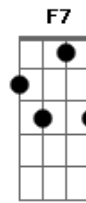

© ukulele-chords.com