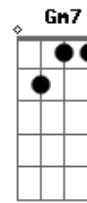

© ukulele-chords.com