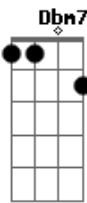

© ukulele-chords.com