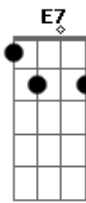

© ukulele-chords.com